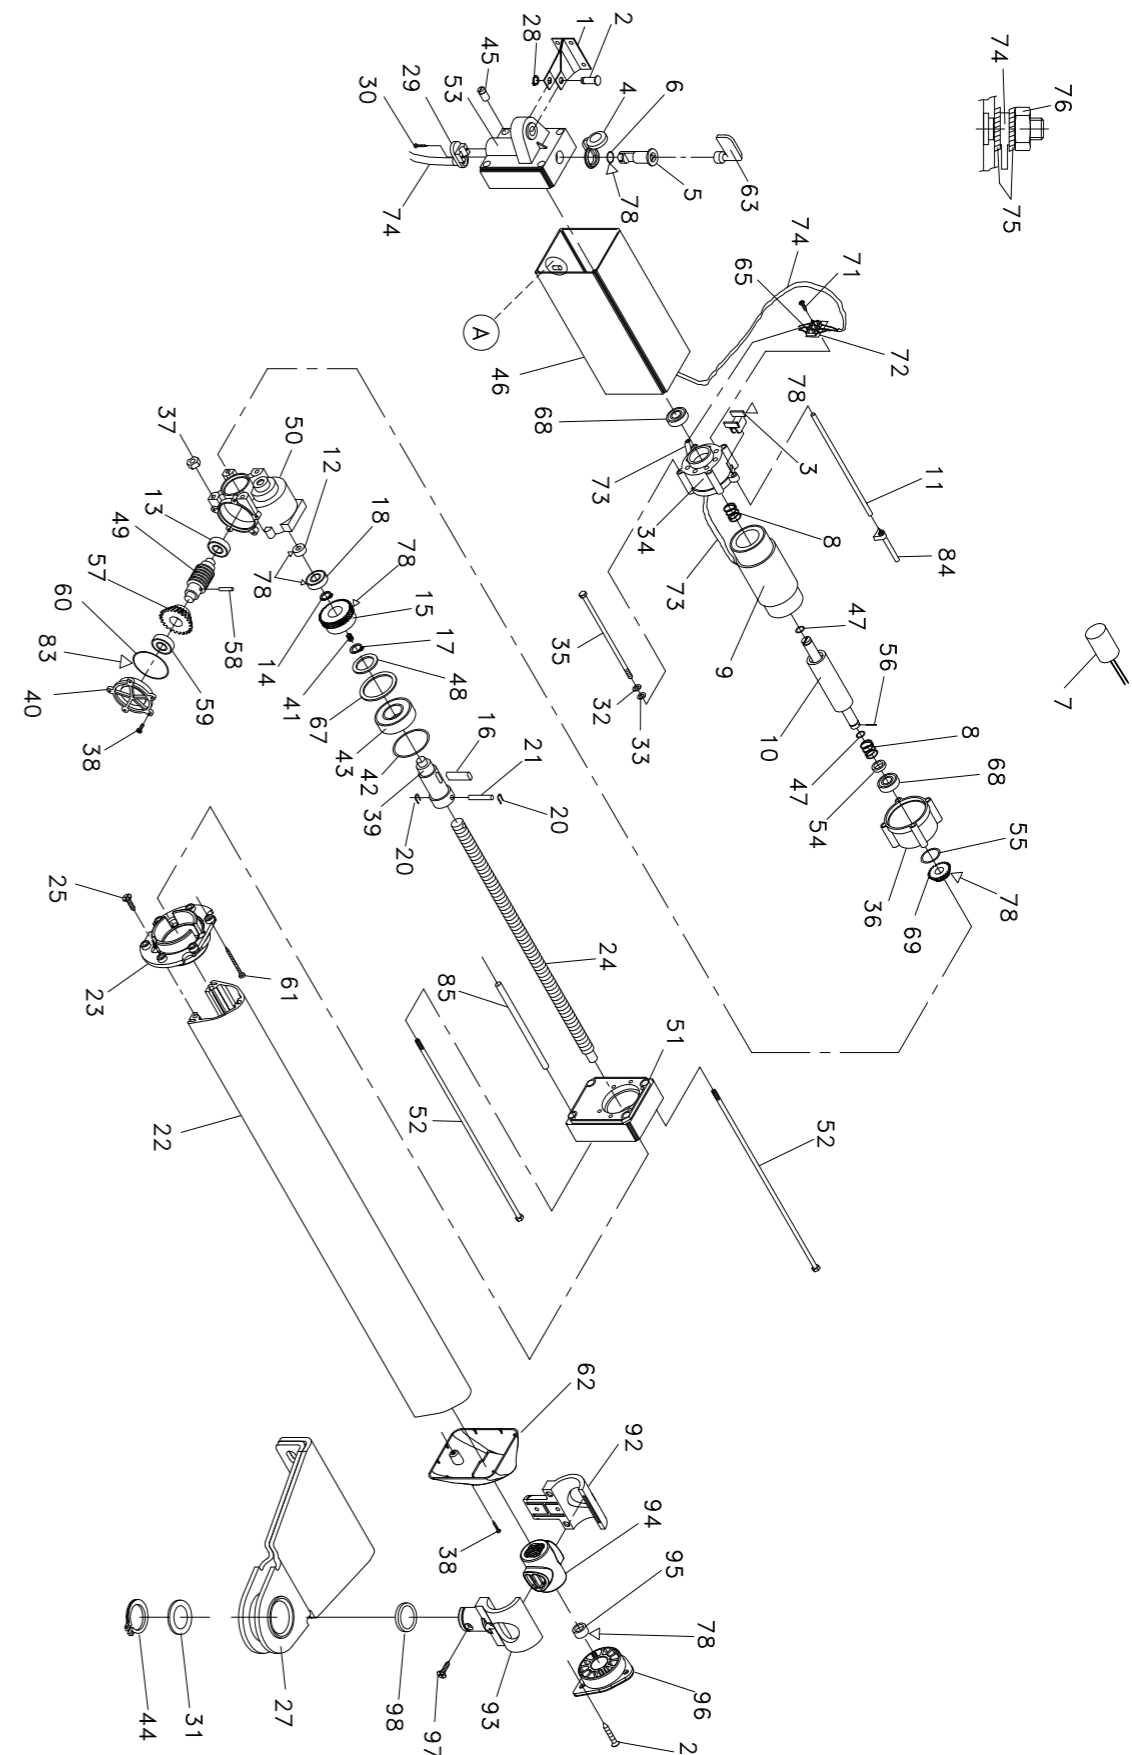

Mark	Designation	Reference
44	IXENGO L door attachment	1780856
44	IXENGO L attachment kit	1780857
44	IXENGO L endless screw kit	1780858
44	IXENGO L screw kit (X5)	1780867
45	IXENGO L motor housing	1780866
46	IXENGO L motor housing	1780866
47	IXENGO S/L interface 230 motor	1780881
47	IXENGO washer kit (X5)	1780845
48	IXENGO L endless screw kit	1780858
49	IXENGO reductor kit	1780842
50	IXENGO L endless screw kit	1780858
51	IXENGO L motor housing	1780866
52	IXENGO L motor housing	1780866
53	IXENGO L motor housing	1780866
53	IXENGO pilar attachment nozzle	1780862
54	IXENGO S/L interface 230 motor	1780881
55	IXENGO S/L interface 230 motor	1780881
55	IXENGO washer kit (X5)	1780845
56	IXENGO S/L interface 230 motor	1780881
57	IXENGO reductor kit	1780842
58	IXENGO reductor kit	1780842
59	IXENGO reductor kit	1780842
60	IXENGO reductor kit	1780842
60	IXENGO washer kit (X5)	1780845
61	IXENGO L motor housing	1780866
61	IXENGO L screw kit (X5)	1780867
61	IXENGO L motor arm	1780859
62	IXENGO L motor arm	1780859
63	Unlocking device IXENGO 230V	1780841
65	Power cable kit 230 IXENGO S/L	1780864
67	IXENGO L endless screw kit	1780858
68	IXENGO S/L interface 230 motor	1780881
68	IXENGO reductor kit	1780842
69	IXENGO S/L interface 230 motor	1780881
71	Power cable kit 230 IXENGO S/L	1780864
71	IXENGO L screw kit (X5)	1780867
72	Power cable kit 230 IXENGO S/L	1780864
73	IXENGO S/L interface 230 motor	1780881
74	Power cable kit 230 IXENGO S/L	1780864
75	IXENGO L motor housing	1780866
76	IXENGO L motor housing	1780866
78	Grease GB for Ixengo	1780850
83	Grease G885 for Ixengo	1780849
84	Unlocking device IXENGO 230V	1780841
85	IXENGO L motor housing	1780866
86	IXENGO 230V 6,3mf capacitor	1780865
92	IXENGO L door attachment	1780856
93	IXENGO L door attachment	1780856
94	IXENGO L door attachment	1780856
95	IXENGO L door attachment	1780856
96	IXENGO L door attachment	1780856
97	IXENGO L door attachment	1780856
97	IXENGO L screw kit (X5)	1780867
98	IXENGO L door attachment	1780856
98	IXENGO L attachment kit	1780857