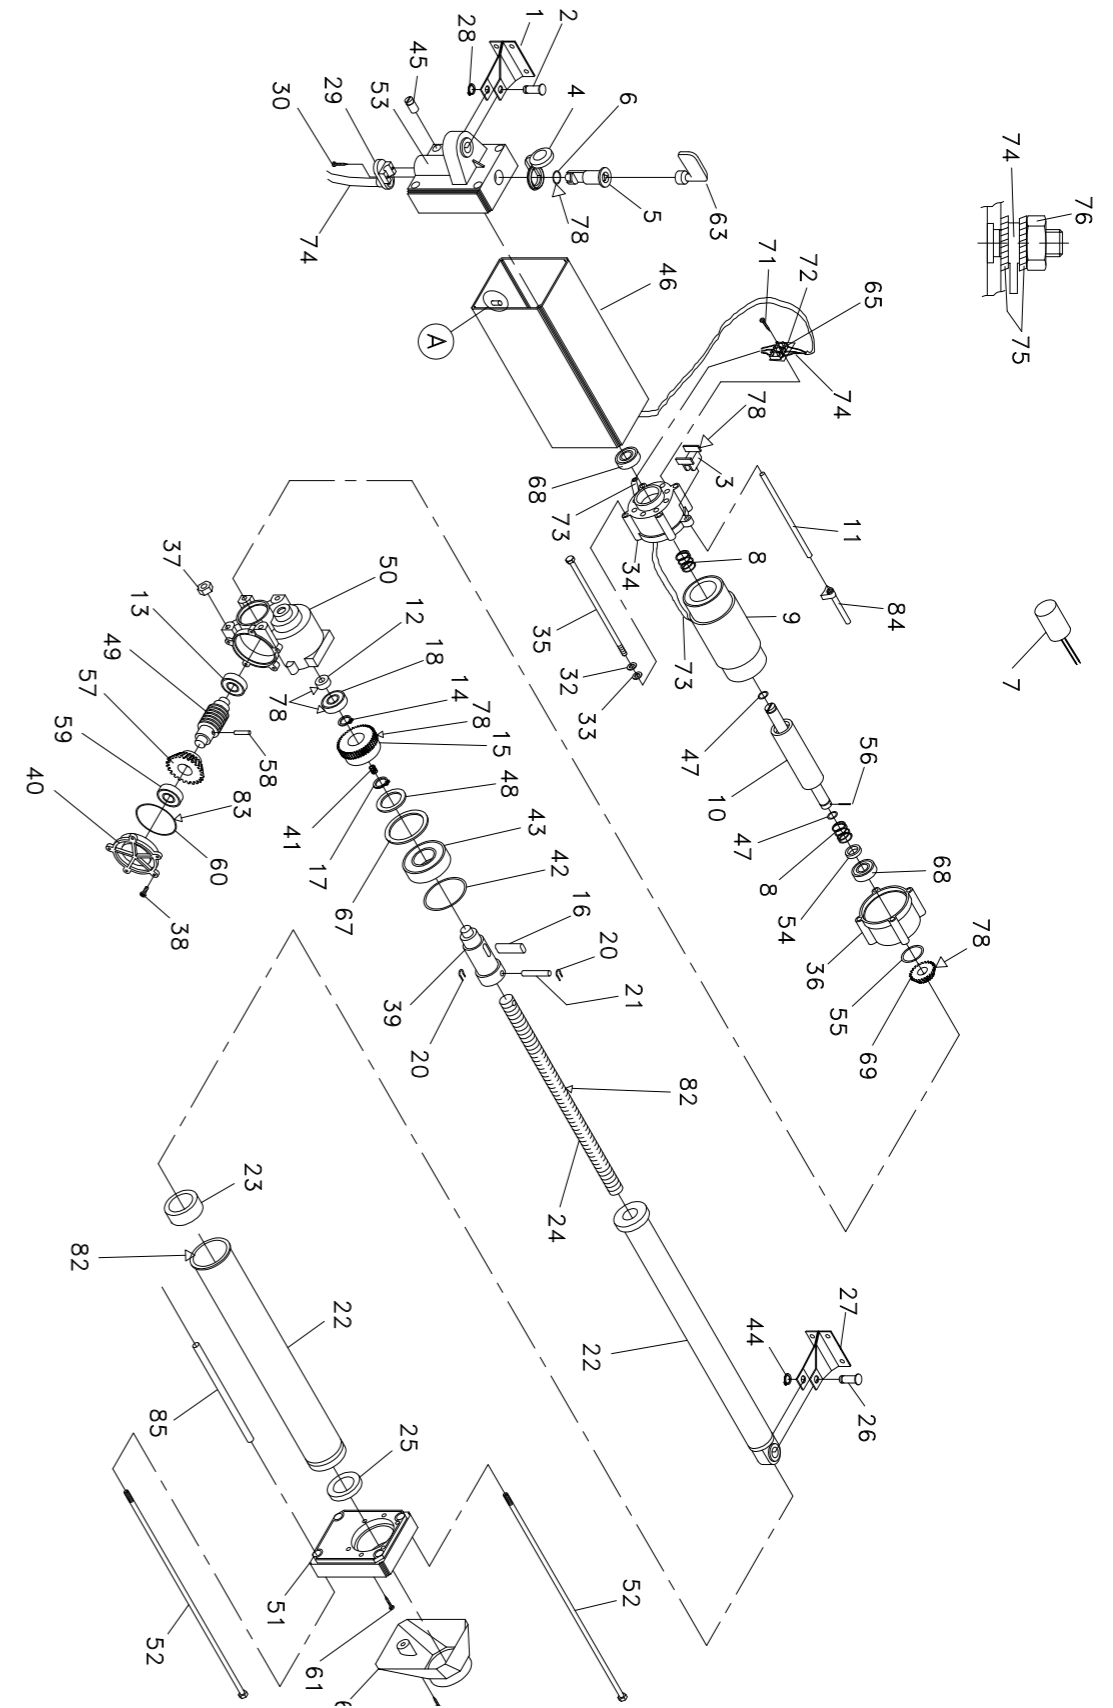

Mark	Designation	Reference
39	Unlocking device IXENGO 230V	1780841
40	IXENGO reductor kit	1780842
41	Unlocking device IXENGO 230V	1780841
41	IXENGO S endless screw kit	1780843
42	IXENGO S endless screw kit	1780843
42	IXENGO washer kit (X5)	1780845
43	IXENGO S endless screw kit	1780843
44	IXENGO S fixation kit	1780844
44	IXENGO S screw kit (X5)	1780846
45	IXENGO S motor housing	1780838
46	IXENGO S motor housing	1780838
47	IXENGO S/L interface 230 motor	1780881
47	IXENGO washer kit (X5)	1780845
48	IXENGO S endless screw kit	1780843
49	IXENGO reductor kit	1780842
50	IXENGO S endless screw kit	1780843
51	IXENGO S motor housing	1780838
52	IXENGO S motor housing	1780838
53	IXENGO S motor housing	1780838
54	IXENGO S/L interface 230 motor	1780881
55	IXENGO S/L interface 230 motor	1780881
55	IXENGO washer kit (X5)	1780845
56	IXENGO S/L interface 230 motor	1780881
57	IXENGO reductor kit	1780842
58	IXENGO reductor kit	1780842
59	IXENGO reductor kit	1780842
60	IXENGO reductor kit	1780842
60	IXENGO washer kit (X5)	1780845
61	IXENGO S motor housing	1780838
61	IXENGO S screw kit (X5)	1780846
62	IXENGO S motor housing	1780838
63	Unlocking device IXENGO 230V	1780841
65	Power cable kit 230 IXENGO S/L	1780864
67	IXENGO S endless screw kit	1780843
68	IXENGO S/L interface 230 motor	1780881
68	IXENGO reductor kit	1780842
69	IXENGO S/L interface 230 motor	1780881
71	Power cable kit 230 IXENGO S/L	1780864
72	Power cable kit 230 IXENGO S/L	1780864
73	IXENGO S/L interface 230 motor	1780881
74	Power cable kit 230 IXENGO S/L	1780864
75	IXENGO S motor housing	1780838
75	IXENGO S screw kit (X5)	1780846
76	IXENGO S motor housing	1780838
76	IXENGO S screw kit (X5)	1780846
78	Grease GB for Ixengo	1780850
82	Grease for Elixo/Ixengo	1780835
83	Grease G885 for Ixengo	1780849
84	Unlocking device IXENGO 230V	1780841
85	IXENGO S motor housing	1780838