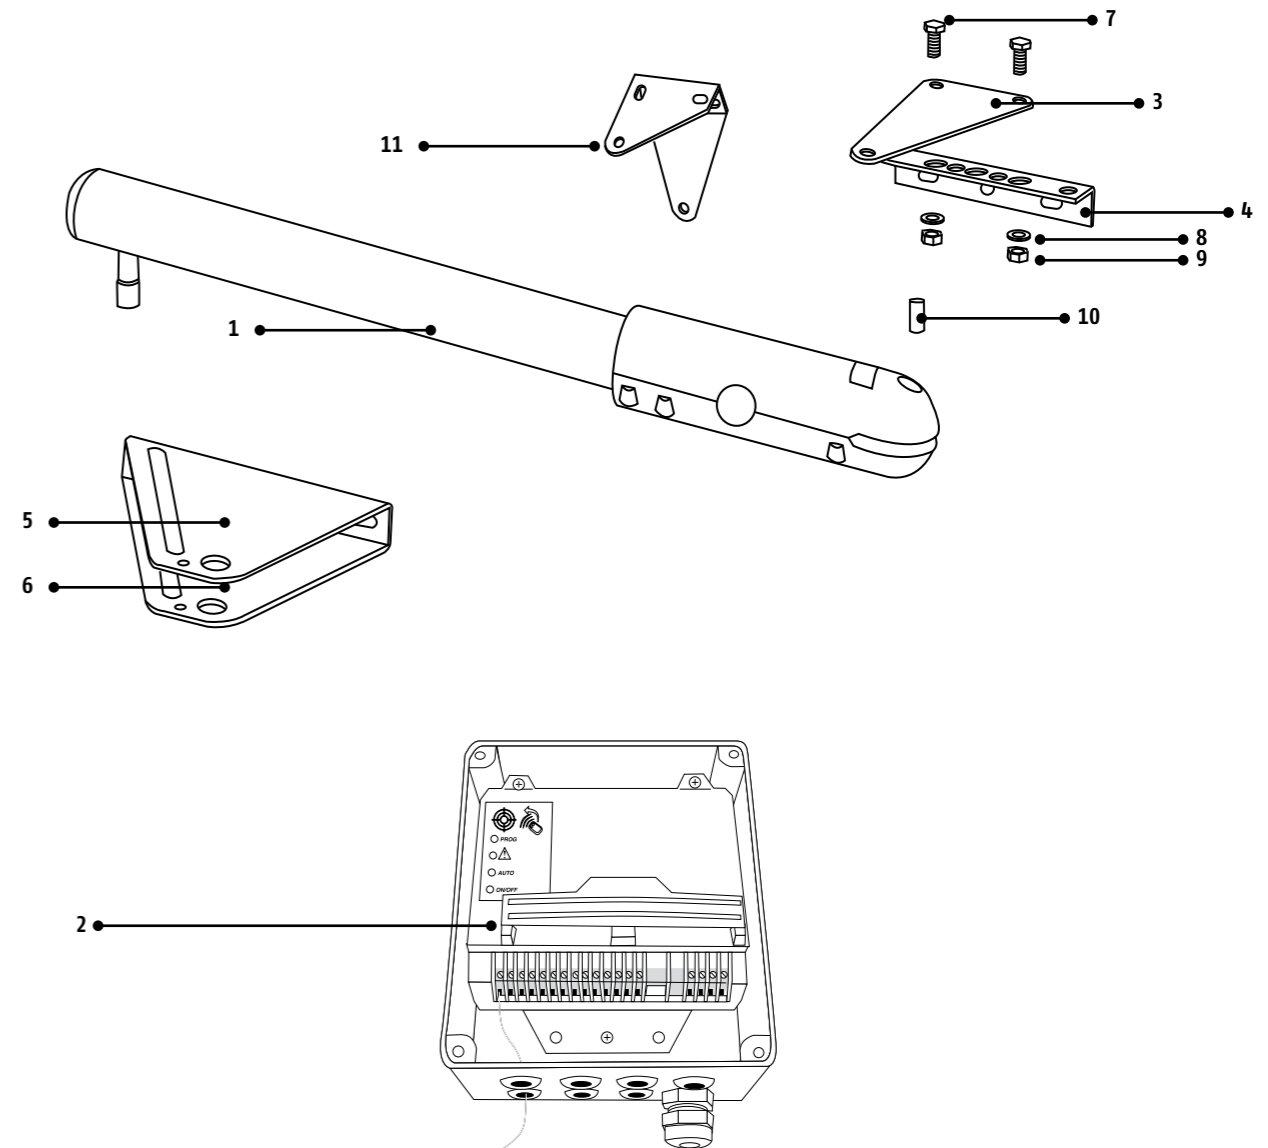

Mark	Designation	Reference
1	Motor 480 mm	2400793
2	Electronic box RTS^{NS}	9013309
3 - 4 - 5 - 6 7 - 8 - 9 - 10	Accessories bag	2400794
5 - 6 - 7 - 8 - 9 - 10 - 11	Accessories bag + new bracket	2400794