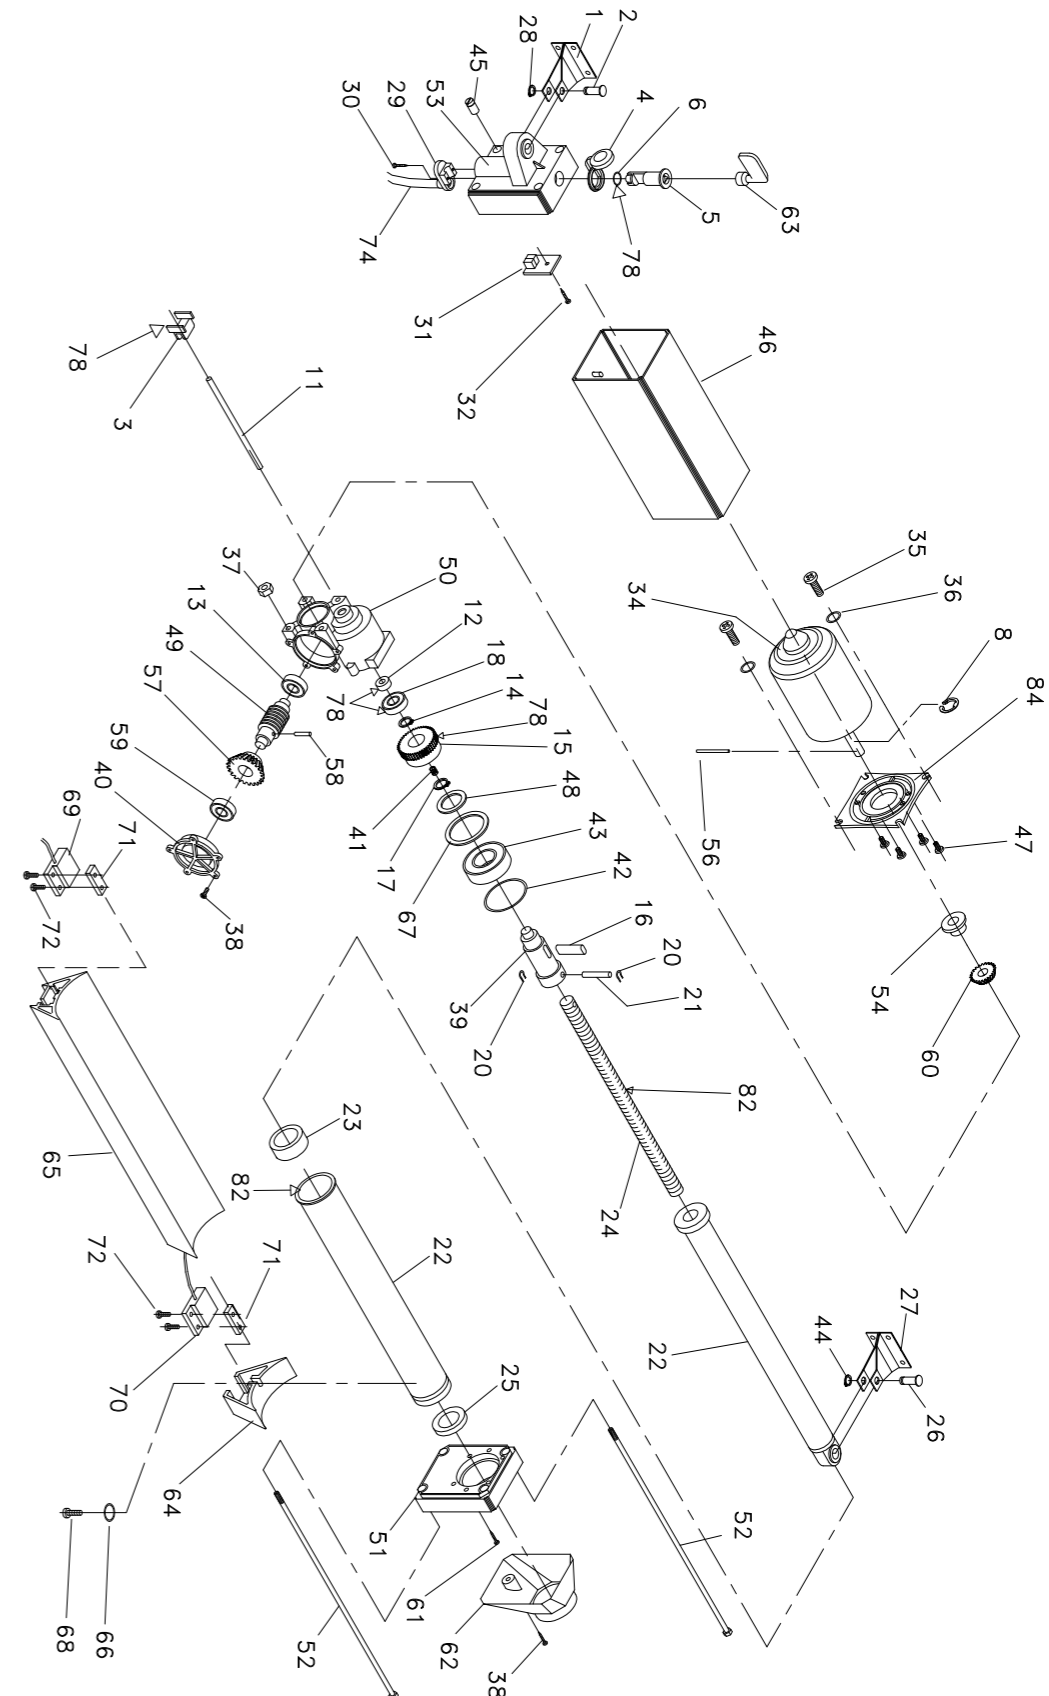

Mark	Designation	Reference
41	IXENGO S endless screw kit	1780843
41	Unlocking device IXENGO 24V	1780886
42	IXENGO S endless screw kit	1780843
42	IXENGO washer kit (X5)	1780845
43	IXENGO S endless screw kit	1780843
44	IXENGO S fixation kit	1780844
45	IXENGO S motor housing	1780838
46	IXENGO S motor housing	1780838
47	IXENGO S/L interface 24 motor	1780839
48	IXENGO S endless screw kit	1780843
49	IXENGO reductor kit	1780842
50	IXENGO S endless screw kit	1780843
51	IXENGO S motor housing	1780838
52	IXENGO S motor housing	1780838
53	IXENGO S motor housing	1780838
53	IXENGO pilar attachment nozzle	1780862
54	IXENGO S/L interface 24 motor	1780839
56	IXENGO S/L interface 24 motor	1780839
57	IXENGO reductor kit	1780842
58	IXENGO reductor kit	1780842
59	IXENGO reductor kit	1780842
60	IXENGO S/L interface 24 motor	1780839
61	IXENGO S motor housing	1780838
62	IXENGO S motor housing	1780838
63	Unlocking device IXENGO 24V	1780886
64	IXENGO S end limit support	1780882
65	IXENGO S end limit support	1780882
66	IXENGO S end limit support	1780882
67	IXENGO S endless screw kit	1780843
68	IXENGO S end limit support	1780882
69	IXENGO S magnet end limit	1780884
70	IXENGO S magnet end limit	1780884
71	IXENGO S magnet end limit	1780884
72	IXENGO S magnet end limit	1780884
74	Power cable kit 24V IXENGO S/L	1780840
78	Grease GB for Ixengo	1780850
82	Grease for Elixo/Ixengo	1780835
83	Grease G885 for Ixengo	1780849
84	IXENGO S/L interface 24 motor	1780839