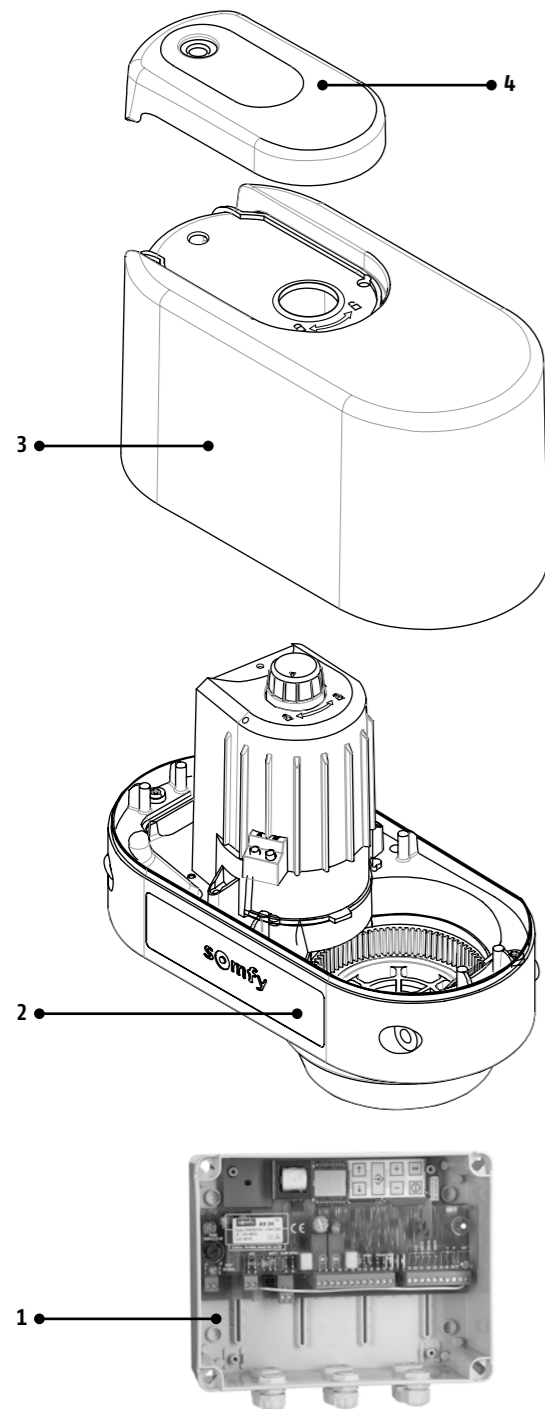

- 24. Freeroll RTS

- 25. Dexxo Pro motor head
- 26. Chain transmission rail
- 28. Belt transmission rail
- 30. High performance transmission rail

- 25. Dexxo Pro motor head
- 26. Chain transmission rail
- 28. Belt transmission rail
- 30. High performance transmission rail

Mark	Designation	Reference
1	AX 24 RTS ^{NS}	1841032
2	Single motor without cover	1780682
3	Capot bronzal cover	1780684
4	Covering cap	1780685

ARMS		
1780683	2 arms bronzal	
9013924	Short arm motor side	
9013748	Medium arm motor side	
9013749	Long arm motor side	
9013750	Short arm gate side	
9013751	Medium arm gate side	
9013752	Long arm gate side	
9013746	Gate side slope opening	
9013745	Left angle for external opening	
9013744	Right angle for external opening	
9013747	Slide arm	