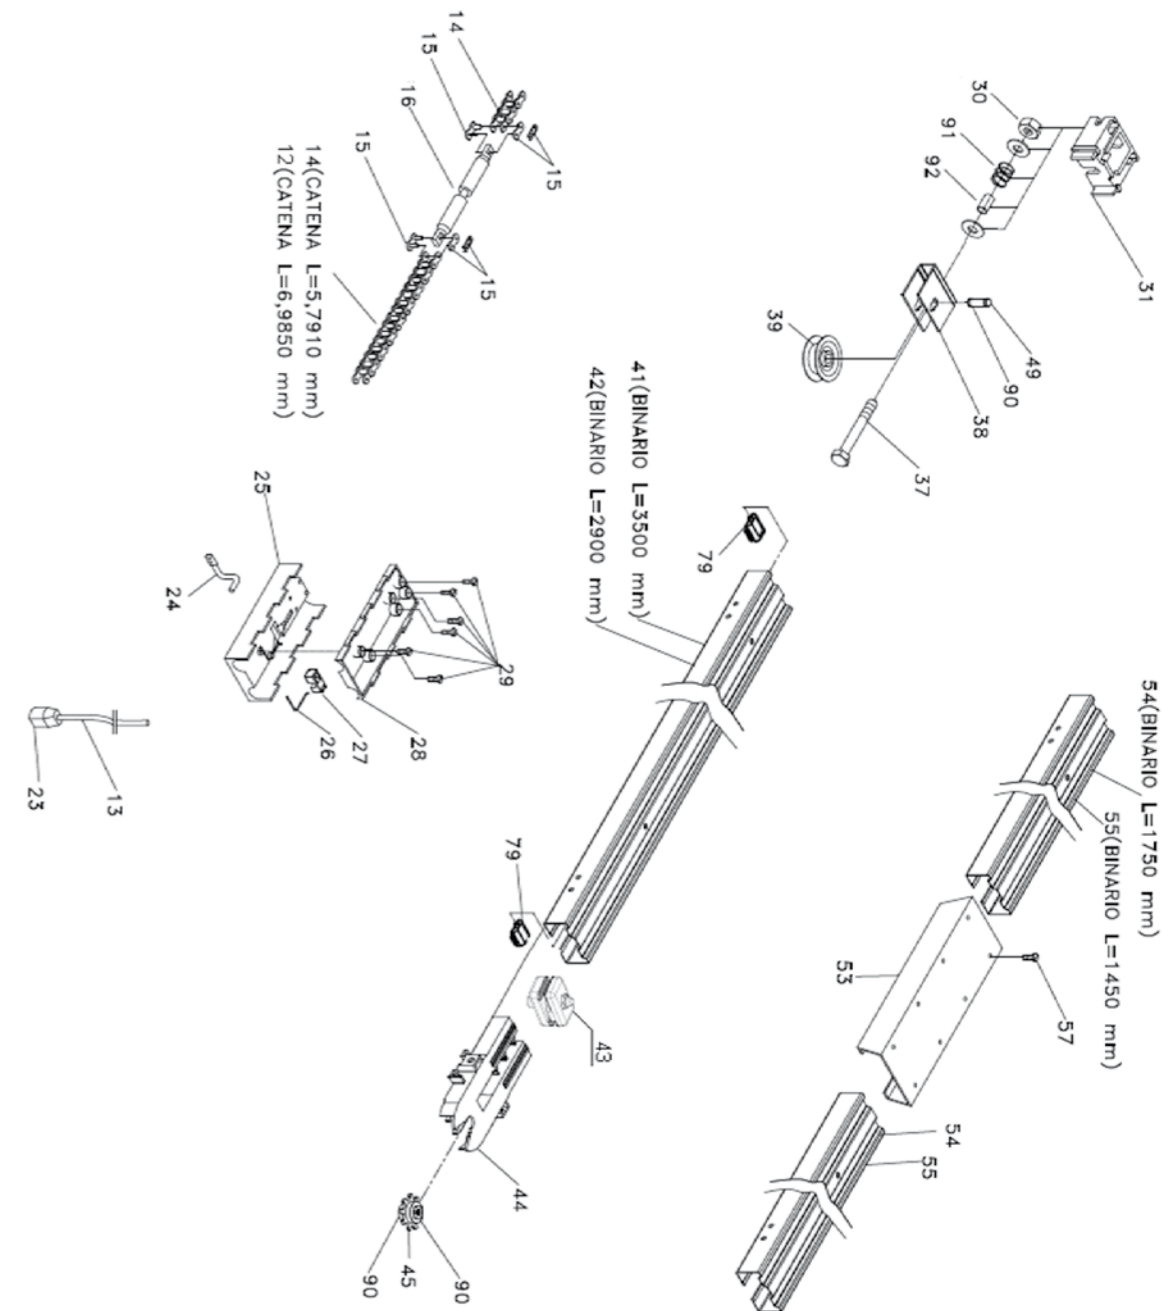

Mark	Designation	Reference	Rail 9013819 2,9 m - single piece	Rail 9013820 3,5 m - single piece
12	6985 mm chain	9014737		X
13	Unblocking small rope	9014729	X	X
14	5791 mm chain	9014735	X	
15	Chain closing link	9014735	X	
15	Chain closing link	9014737		X
16	Chain shuttle	9014729	X	X
23	Unblocking handle	9014729	X	X
24	Unblocking hook	9014729	X	X
25	Trolley bottom base	9014729	X	X
26	Unlocking device axle	9014729	X	X
27	Lock	9014729	X	X
28	Trolley top base	9014729	X	X
29	Trolley assembling screws	9014729	X	X
30	Tension nut	9014739	X	X
31	Tension plug end	9014739	X	X
37	Tension bolt	9014739	X	X
38	Tail pulley bracket	9014739	X	X
39	Chain tail pulley	9014730	X	X
41	3500 mm rail	9014725		X
42	2900 mm rail	9014724	X	
43	Dexxo end limits	9014846	X	X
44	Plug end bracket pinion	9014730	X	X
45	Chain transmission pinion	9014730	X	X
48	Washer	9014739	X	X
49	Tail pulley axle	9014730	X	X
79	Caps for chain rail (20 parts)	9014726	X	X
90	G885 grease	9014730	X	X
91	Tension spring	9014739	X	X
92	Spacer for tension spring	9014739	X	X