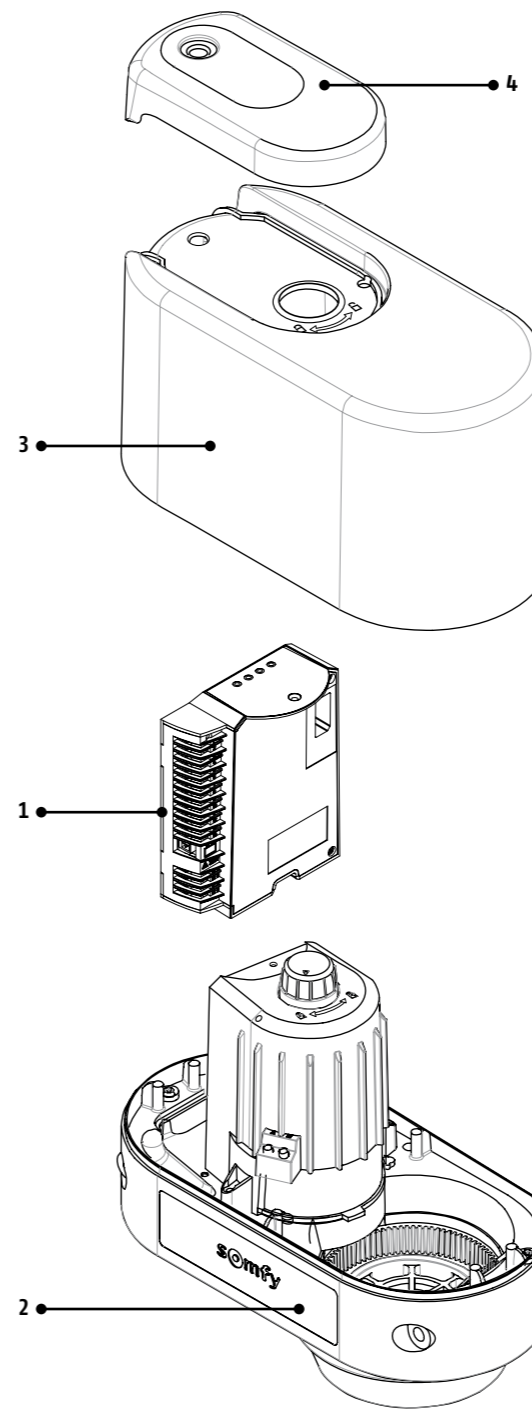

ARMS		
1780683	2 arms bronzal	
9013924	Short arm motor side	
9013748	Medium arm motor side	
9013749	Long arm motor side	
9013750	Short arm gate side	
9013751	Medium arm gate side	
9013752	Long arm gate side	
9013746	Gate side slope opening	
9013745	Left angle for external opening	
9013744	Right angle for external opening	
9013747	Slide arm	

Mark	Designation	Reference
1	Electronic box RTS^{NS}	1780879
2	Single motor without cover	1780682
3	Capot bronzal cover	1780684
4	Covering cap	1780685