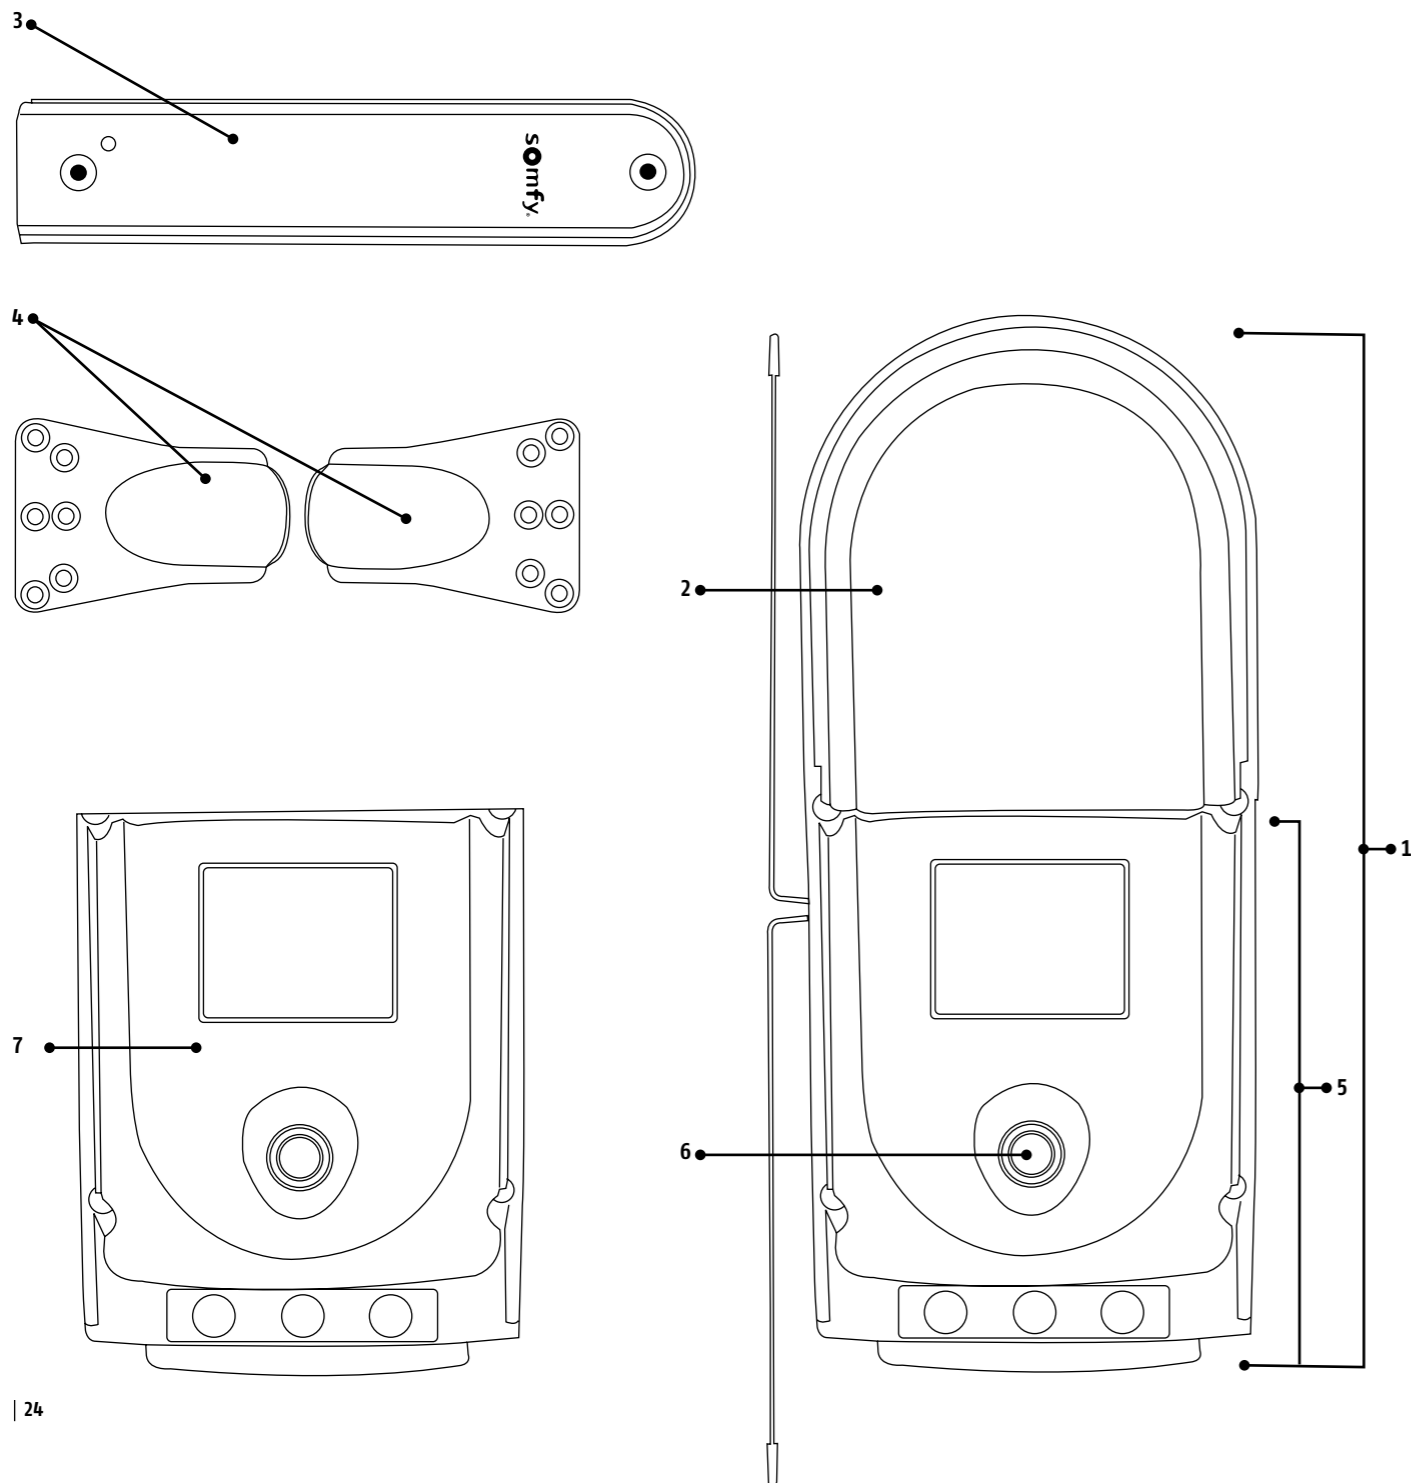

Mark	Designation	Reference
1	Freeroll RTS unit control	1780795
2	Freeroll RTS light bulb cover	1780796
6	Freeroll RTS LED (a bag of 5)	1780797
3	Safety edge transmitter	1780798
4	Magnets bag	1780799
5	Freeroll RTS without light control unit	1780804
7	Freeroll RTS cover box	1781375