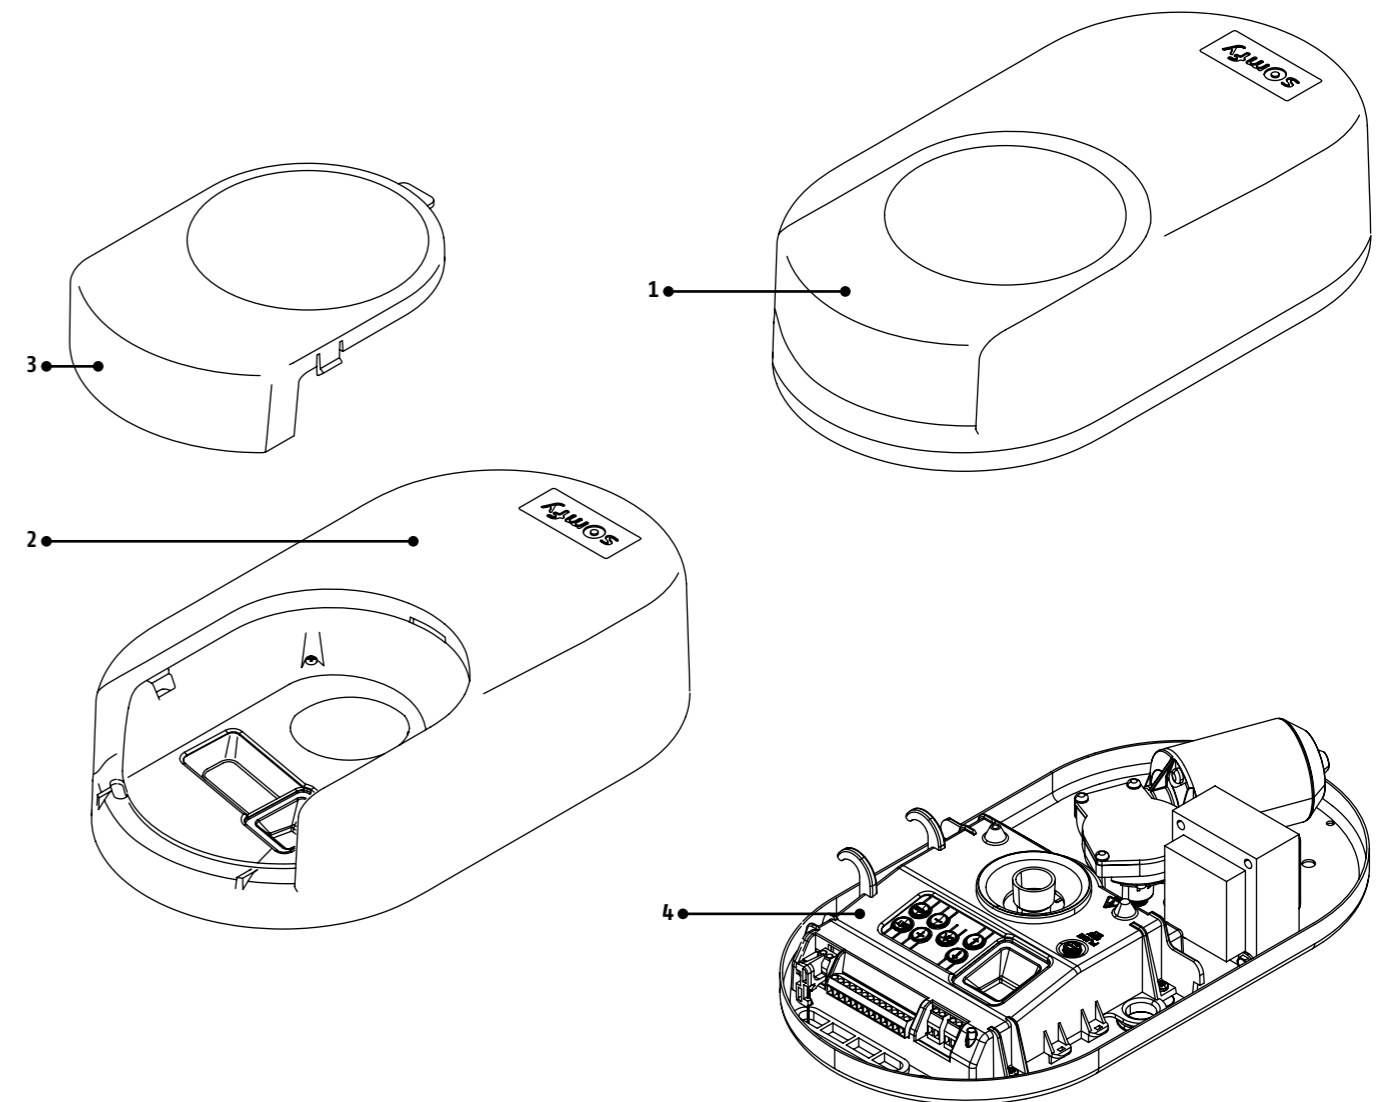

Mark	Designation	Dexxo Pro 800 RTS	Dexxo Pro 1000 RTS	Dexxo Pro IO	Dexxo Optimo
1	Dexxo motor head	9014840	9014841	9014842	9014843
2	Dexxo cover	9014292	9014292	9014292	9014845
3	Dexxo light bulb	9014291	9014291	9014291	9014291
4	Dexxo electronic	9014288	9014289	9014290	9014844
	Accessories bag	9014452	9014452	9014452	9014452