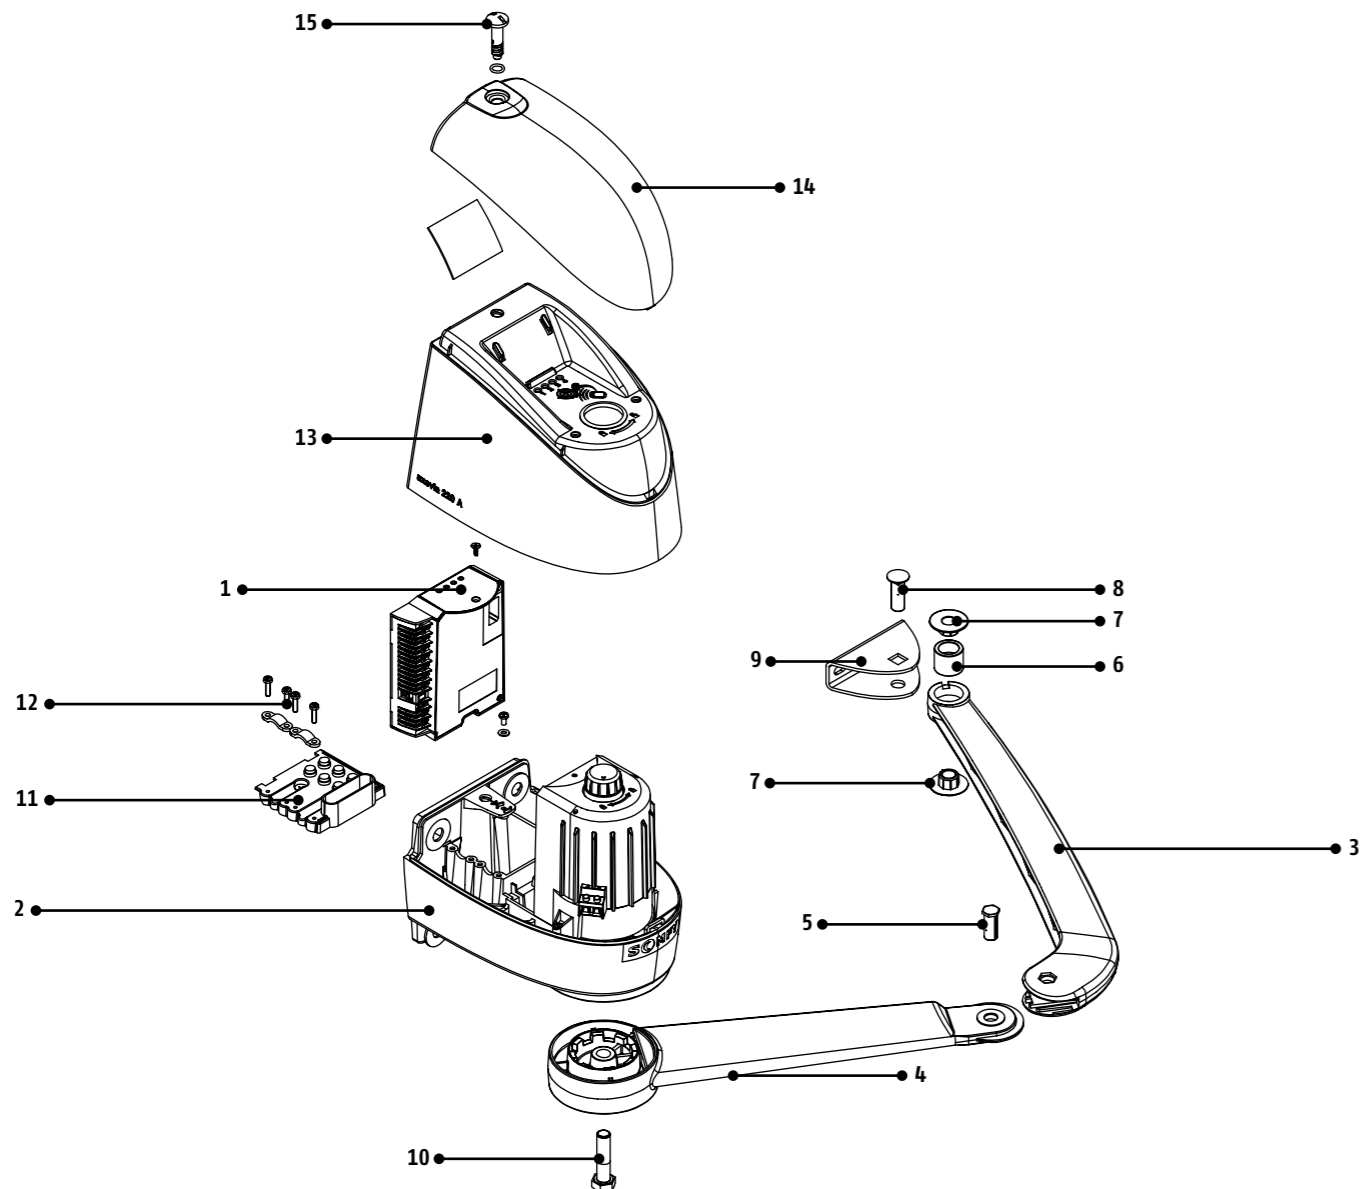

Mark	Designation	Reference
1	Electronic box RTS^{NS}	9013307
2	Single motor without cover	9013323
3 - 4 - 5 - 6 7 - 8 - 9 - 10	Bronzal arm set	9013490
5 - 6 - 7 - 8 9 - 10 - 11 - 12	Accessories bag	2509051
15	Plastic screw for cover	2509050
13	Bronzal motor cap	9013325
14	Bronzal covering cap	9013326
-	Kit pinion Z8	2400802