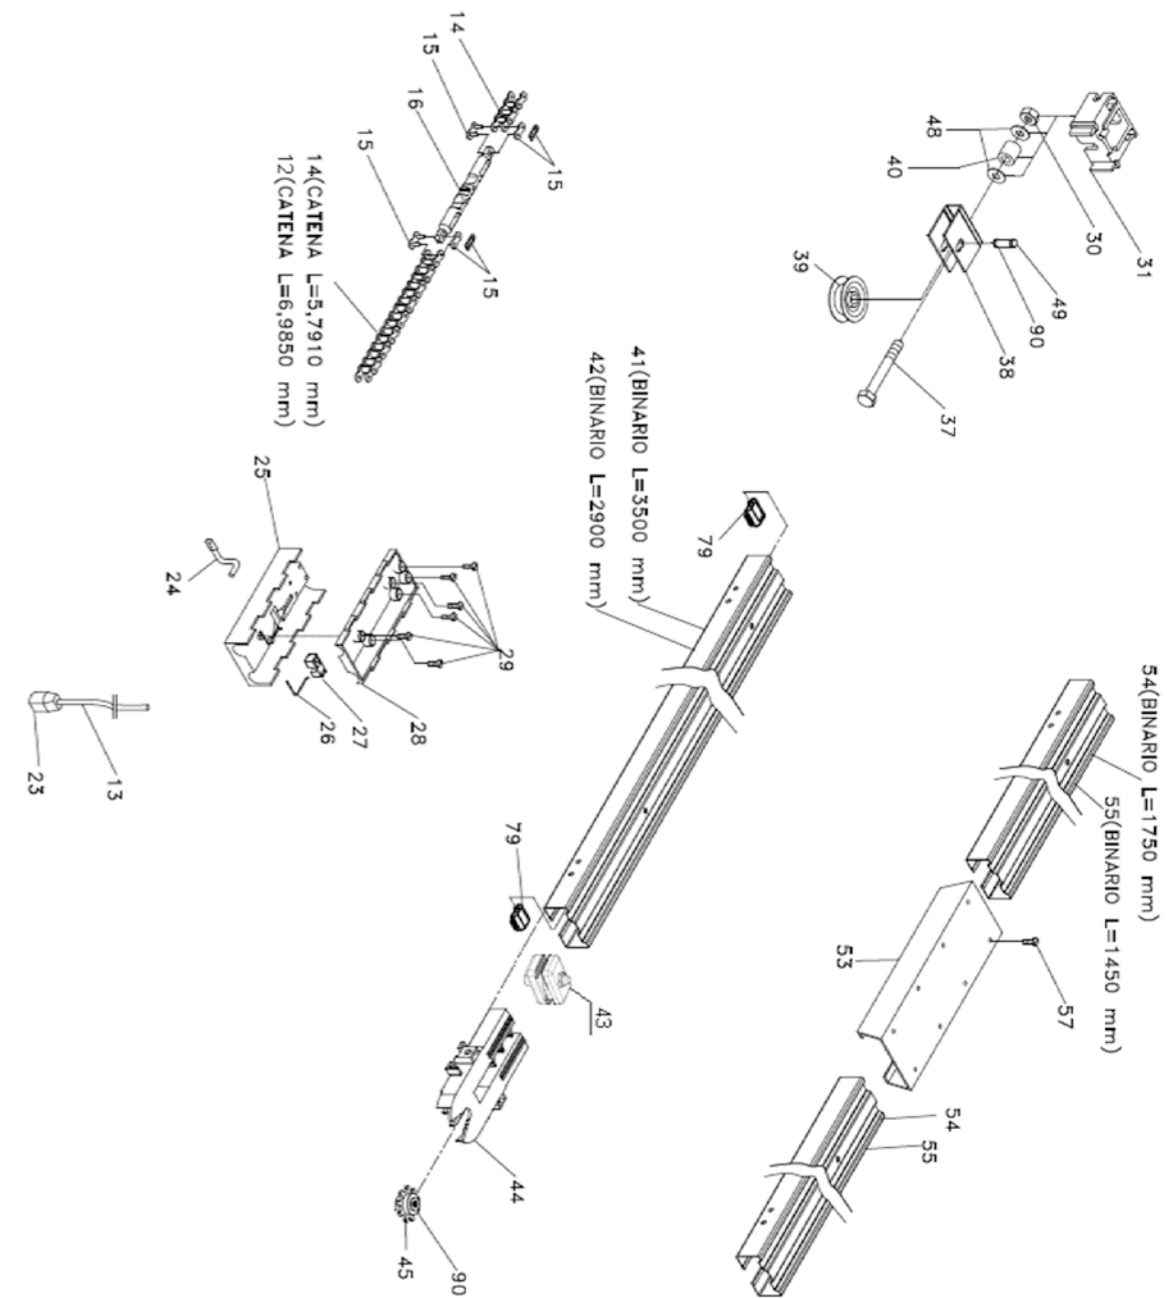

Mark	Designation	Reference	Rail 9013811 2,9 m - single piece	Rail 9013813 3,5 m - single piece	Rail 9013812 2,9 m - 2 parts	Rail 9013814 3,5 m - 2 parts
12	6985 mm chain	9014737		X		X
13	Unblocking small rope	9014727	X	X	X	X
14	5791 mm chain	9014735	X		X	
15	Chain closing link	9014735	X		X	
15	Chain closing link	9014737		X		X
16	Chain shuttle	9014727	X	X	X	X
23	Unblocking handle	9014727	X	X	X	X
24	Unblocking hook	9014727	X	X	X	X
25	Trolley bottom base	9014727	X	X	X	X
26	Unlocking device axle	9014727	X	X	X	X
27	Lock	9014727	X	X	X	X
28	Trolley top base	9014727	X	X	X	X
29	Trolley assembling screws	9014727	X	X	X	X
30	Tension nut	9014739	X	X	X	X
31	Tension plug end	9014739	X	X	X	X
37	Tension bolt	9014739	X	X	X	X
38	Tail pulley bracket	9014739	X	X	X	X
39	Chain tail pulley	9014730	X	X	X	X
40	Tension silentbloc	9014739	X	X	X	X
41	3500 mm rail	9014725		X		
42	2900 mm rail	9014724	X			
43	Dexxo end limits	9014846	X	X	X	X
44	Plug end bracket pinion	9014730	X	X	X	X
45	Chain transmission pinion	9014730	X	X	X	X
48	Washer	9014739	X	X	X	X
49	Tail pulley axle	9014730	X	X	X	X
53	Rail assembling sleeve	9014724			X	
53	Rail assembling sleeve	9014725				X
54	1750 mm rail	9014725				X
55	1450 mm rail	9014724			X	
57	Rail assembling screws	9014724			X	
57	Rail assembling screws	9014725				X
79	Caps for chain rail (20 parts)	9014726	X	X	X	X
90	G885 grease	9014730	X	X	X	X