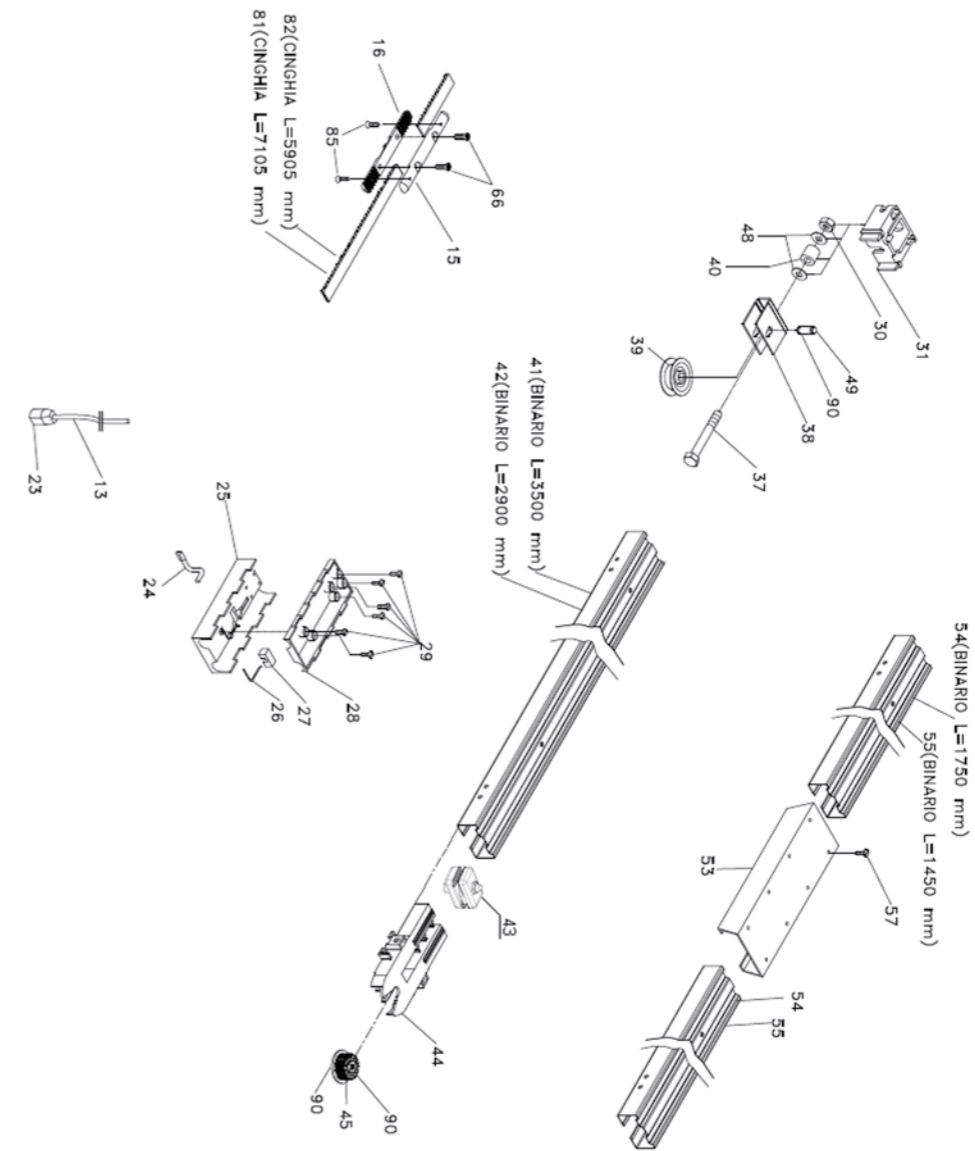

Mark	Designation	Reference	Rail 9013815 2,9 m - single piece	Rail 9013817 3,5 m - single piece	Rail 9013816 2,9 m - 2 parts	Rail 9013818 3,5 m - 2 parts
13	Unblocking small rope	9014728	X	X	X	X
15	Top half shuttle for belt	9014728	X	X	X	X
16	Bottom half shuttle for belt	9014728	X	X	X	X
23	Unblocking handle	9014728	X	X	X	X
24	Unblocking hook	9014728	X	X	X	X
25	Trolley bottom base	9014728	X	X	X	X
26	Unlocking device axle	9014728	X	X	X	X
27	Lock	9014728	X	X	X	X
28	Trolley top base	9014728	X	X	X	X
29	Trolley assembling screws	9014728	X	X	X	X
30	Tension nut	9014739	X	X	X	X
31	Tension plug end	9014739	X	X	X	X
37	Tension bolt	9014739	X	X	X	X
38	Tail pulley bracket	9014739	X	X	X	X
39	Chain tail pulley	9014733	X	X	X	X
40	Tension silentbloc	9014739	X	X	X	X
41	3500 mm rail	9014725		X		
42	2900 mm rail	9014724	X			
43	Dexxo end limits	9014846	X	X	X	X
44	Plug end bracket pinion	9014733	X	X	X	X
45	Chain transmission pinion	9014733	X	X	X	X
48	Washer	9014739	X	X	X	X
49	Tail pulley axle	9014733	X	X	X	X
53	Rail assembling sleeve	9014725				X
53	Rail assembling sleeve	9014724			X	
54	1750 mm rail	9014725				X
55	1450 mm rail	9014724			X	
57	Rail assembling screws	9014724			X	
57	Rail assembling screws	9014725				X
66	Shuttle assembling screws	9014728	X	X	X	X
81	7095 mm belt	9014723		X		X
82	5895 mm belt	9014722	X		X	
85	Shuttle tightening screws	9014728	X	X	X	X
90	G885 grease	9014733	X	X	X	X