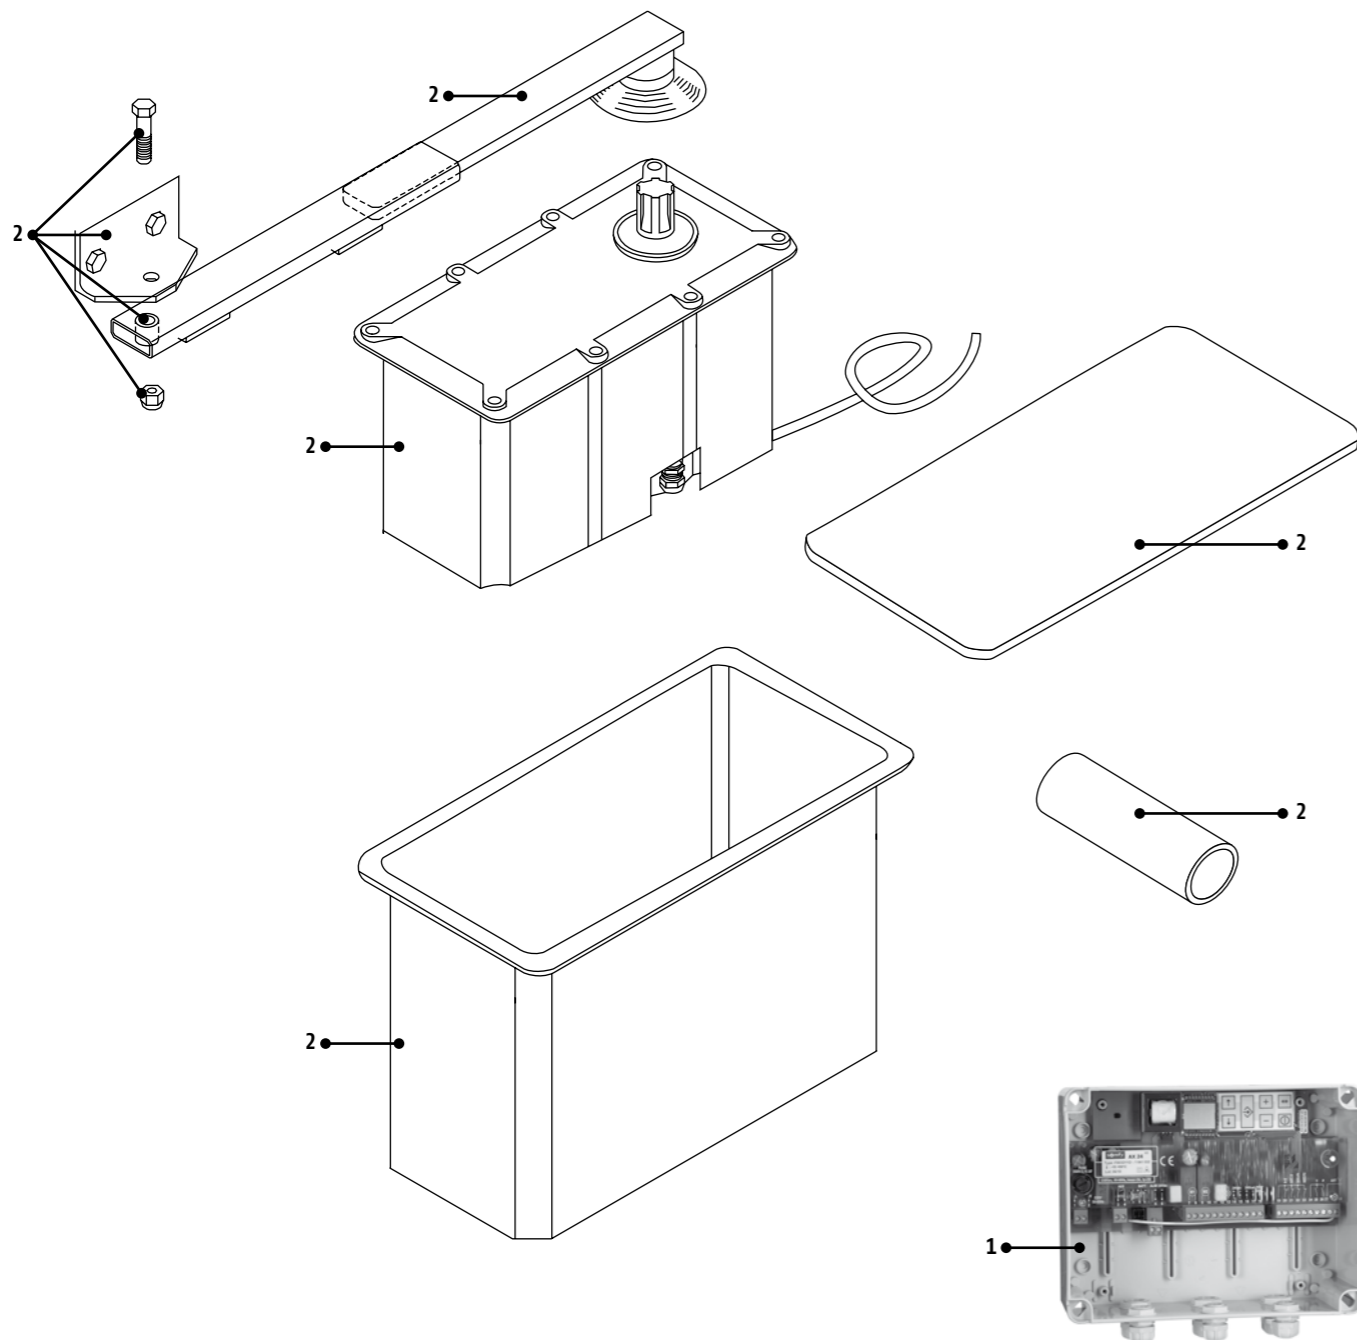

Axovia 180B^{NS}

FOR SWINGING GATES

Mark	Designation	Reference
1	AX 24 RTS^{NS}	1841032
2	Single motor	1216147