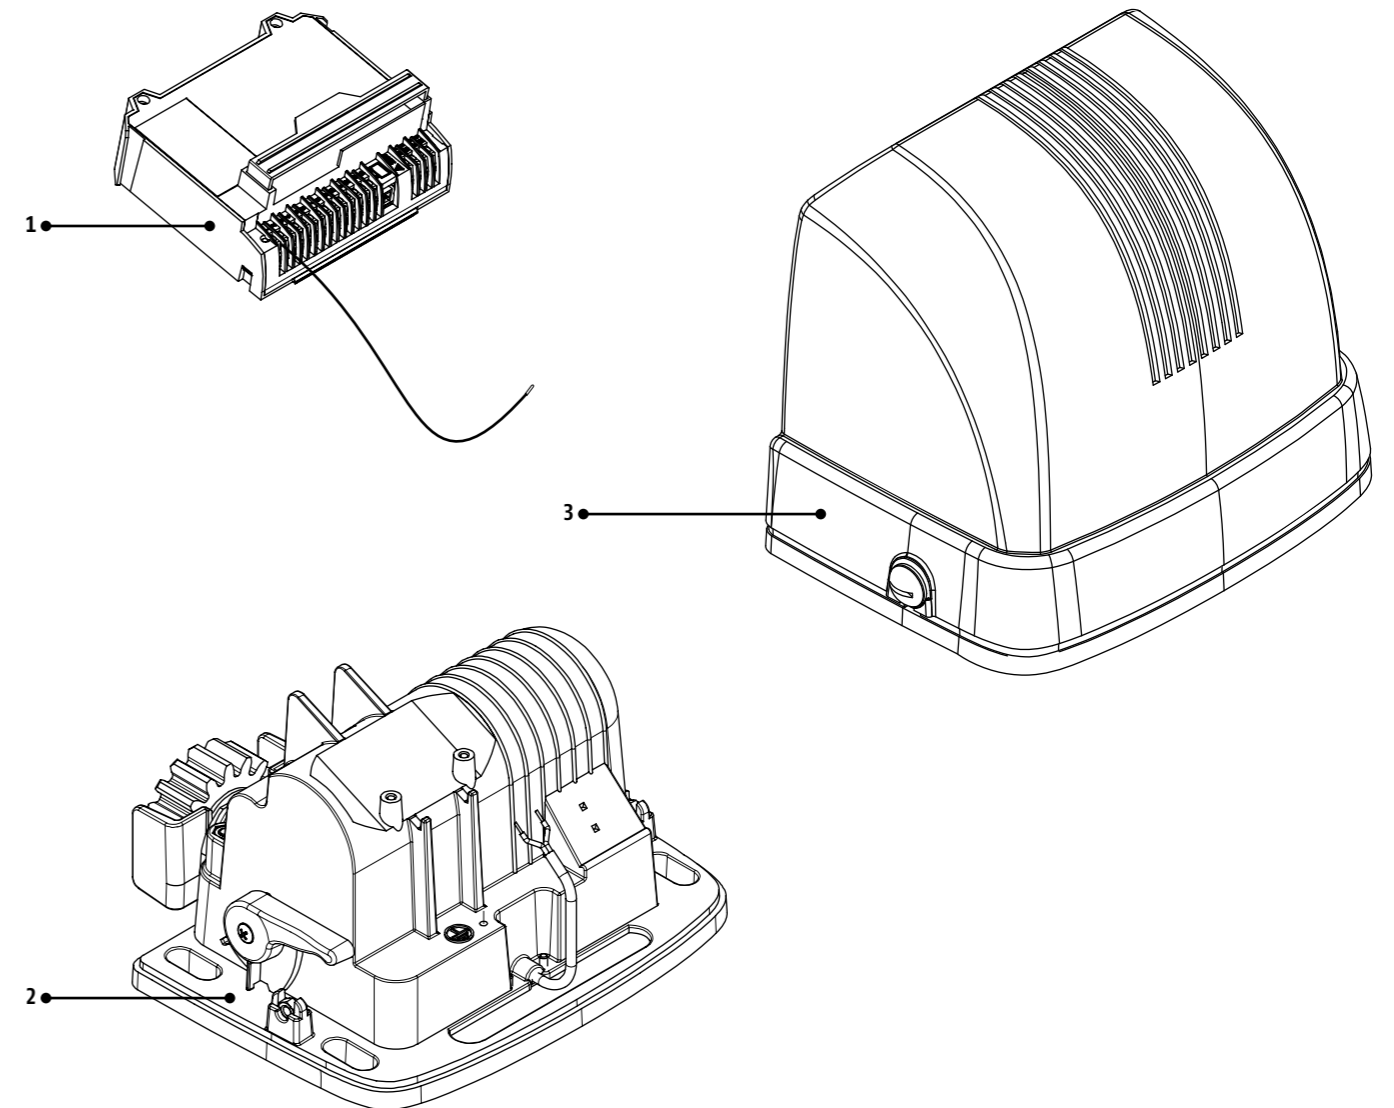

Axovia 180B^{NS}

FOR SWINGING GATES

Mark	Designation	Reference
1	AX 24 RTS ^{NS}	1841032
2	Single motor	1216147

Axovia 400C^{NS}

SOLUTIONS FOR GATES

FOR SLIDING GATES

Mark	Designation	Reference
1	Electronic box RTS ^{NS}	9013308
2	Motor with declutching	9014883
3	Bronzal cover	9013315