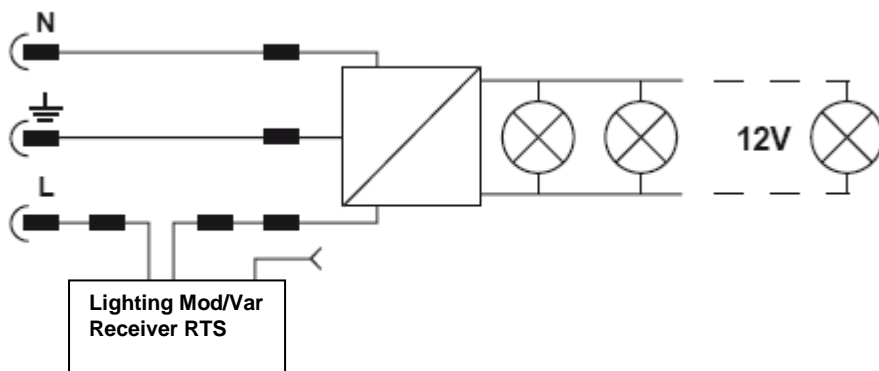

## TECHNICAL SPECIFICATIONS

Power supply	Voltage	230 V
	Frequency	50 Hz
Light power	Mini	60W with electronic transformer
	Mini	40W without transformer
	Maxi	300W
Weight		92g
IP level		IP 54
Radio characteristics (RTS Protocol):	Frequency	433.42 MHz
	Range in free field	200m
Electro Magnetic compatibility &Standard	In accordance with CE declaration in internet Website <a href="http://www.somfy.com/ce">www.somfy.com/ce</a>	
Temperature range	Storing	-20° to +80°C
	Working	-20° to +60°C
Memory capacity		12 remotes control
Antenna		External

**DESCRIPTION / DIMENSION**

**Cabling without transformer**

**Cabling with transformer**

<b>R&amp;D</b> Name: Date:	E. GRUZ	<b>QUALITY</b> Name: Date:	D. MEYNET	<b>EDITOR</b> Name: Date:	E. GUILLEMOT
----------------------------------	---------	----------------------------------	-----------	---------------------------------	--------------