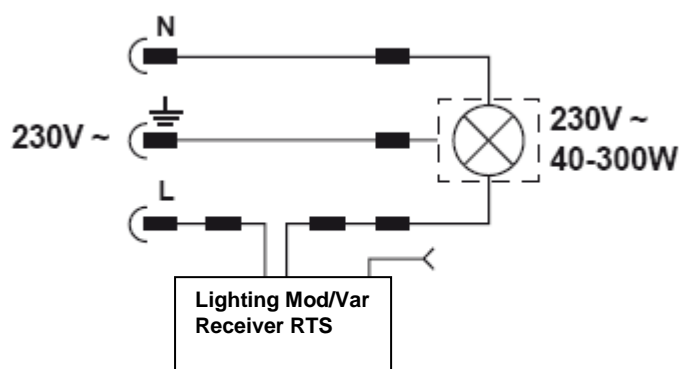

Cabling without transformer