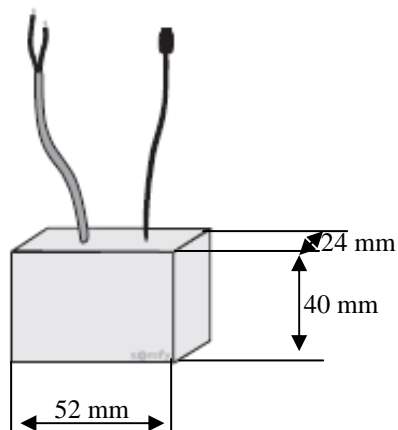

DESCRIPTION / DIMENSION