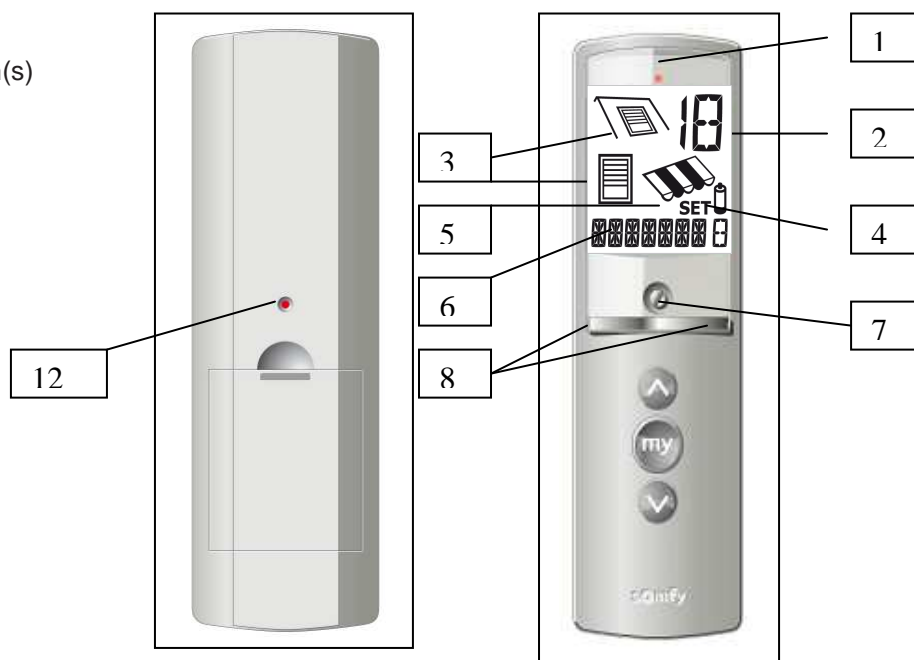

Selected Channel

Channel
selection

A 2s press on the central button allows to edit the group n°

Navigator to go through all channels

It's also possible to associate an icon (optional)

TECHNICAL SPECIFICATIONS

Box	Material	ABS & PC
	Color	Pure & Silver
	Size	151 x 47 x 18 mm
	Protection factor against solid & splashproof	IP 30
Battery	Voltage	1.5V
	Type	LR03 AAA
	Number	x2
Battery lifetime (at ambient temperature in typical conditions)		60 months
Radio frequency		433.42MHz \pm 100kHz
EIRP (Equivalent Isotropically Radiated Power)		-4 dBm or 0.4mW
Modulation type		ASK type A1
Protocol		RTS U80
Antenna		Integral
Range (minimum guaranteed)		20 m with 2 reinforced concrete walls
Temperature range	Storing	-30°C / +70°C
	Working	0°C / +60°C
Drop test		Installation: at 0°C 1/face (height : 1,2m) Using: at 20°C 1/face (height : 1,2m)
Weight		120g (including battery) 185g with package & 3 Leaflets
Standard (CE)		

Safety of the user : EN EN60950-1 : 2006

Health of the user : EN50371 : 2002

Electromagnetic compatibility : EN61000-6-1: 2007_EN61000-6-3 : 2007_EN301 489-3 V1.4.1 : 2002_EN301 489-1 V1.8.1 : 2008

Radio Spectrum : EN300220-2 V2.1.2 : 2007_EN300220-1 V2.1.1 : 2006

DESCRIPTION

- 1 Transmission LED
- 2 Selected channel number
- 3 Selected channel pictogram(s)
- 4 Low battery indicator
- 5 Setting mode
- 6 Channel name
- 7 Validation key
- 8 Selection key
- 9 My button
- 10 Up button
- 11 Down button
- 12 Prog button