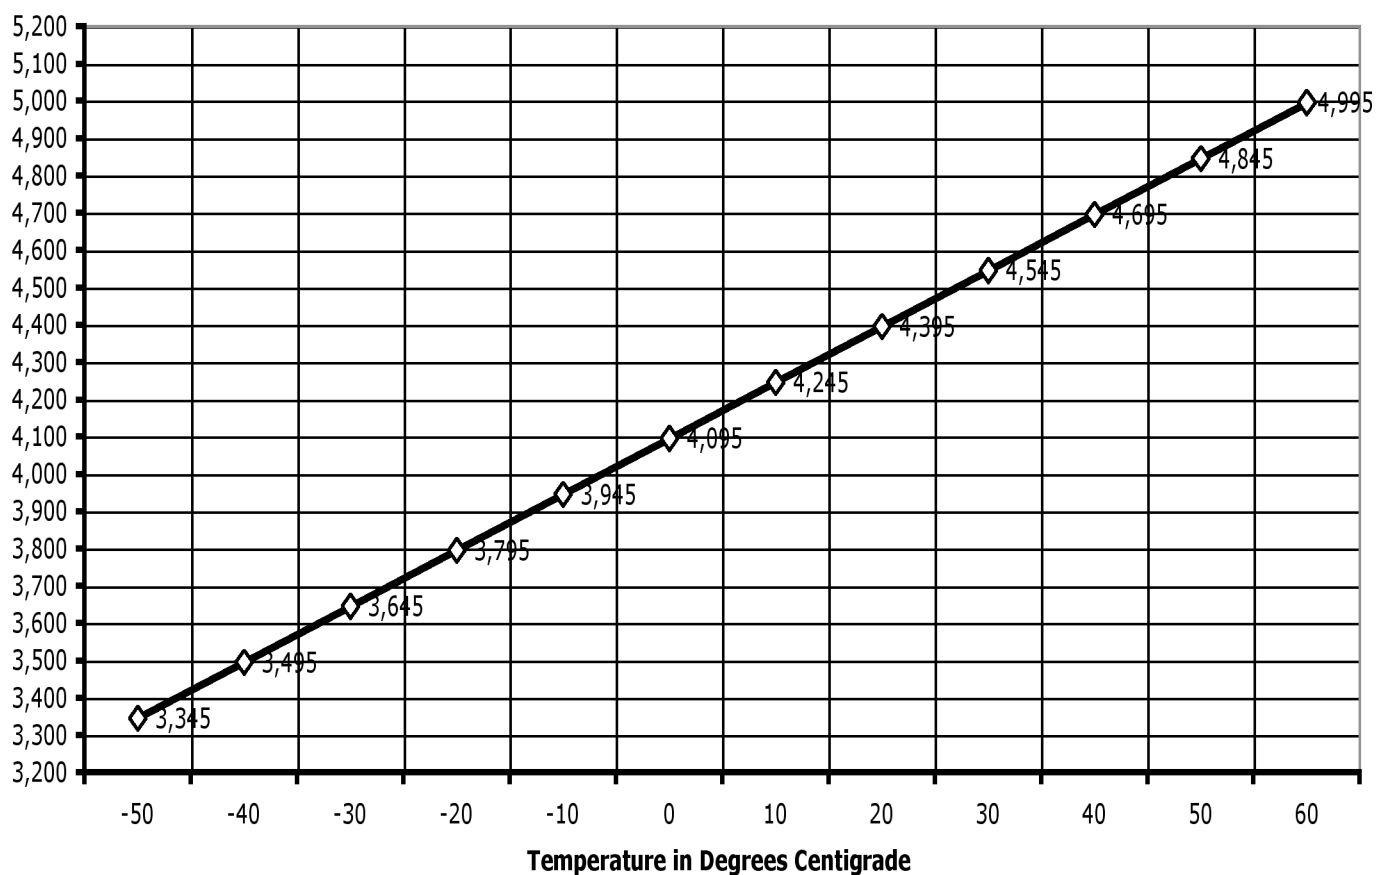

CHARACTERISTICS

Temperature sensor 9001611 / 9001765

Temperature [°C]	Output [Volts/R=15K]

-50	3.345
-40	3.495
-30	3.645
-20	3.795
-10	3.945
0	4.095
10	4.245
20	4.395
30	4.545
40	4.695
50	4.845
60	4.995