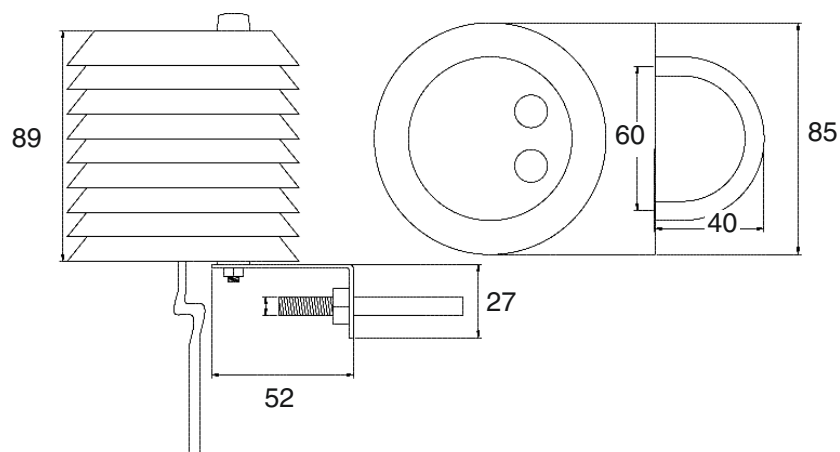

## FUNCTIONS

The temperature sensor enables to measure the ambient temperature.

TEMPORARY  
DOCUMENT

## TECHNICAL SPECIFICATIONS

Housing	Material Color Protection factor	Nylon white IP 65
Cable	Colour Type Max length	grey PVC 2 x 0.25mm <sup>2</sup> , l = 1,5m 100 m
Standards		CE
Temperature range	Storage Working	- 40°C to +70°C - 40°C to +70°C
Weight		450 g

## DIMENSIONS