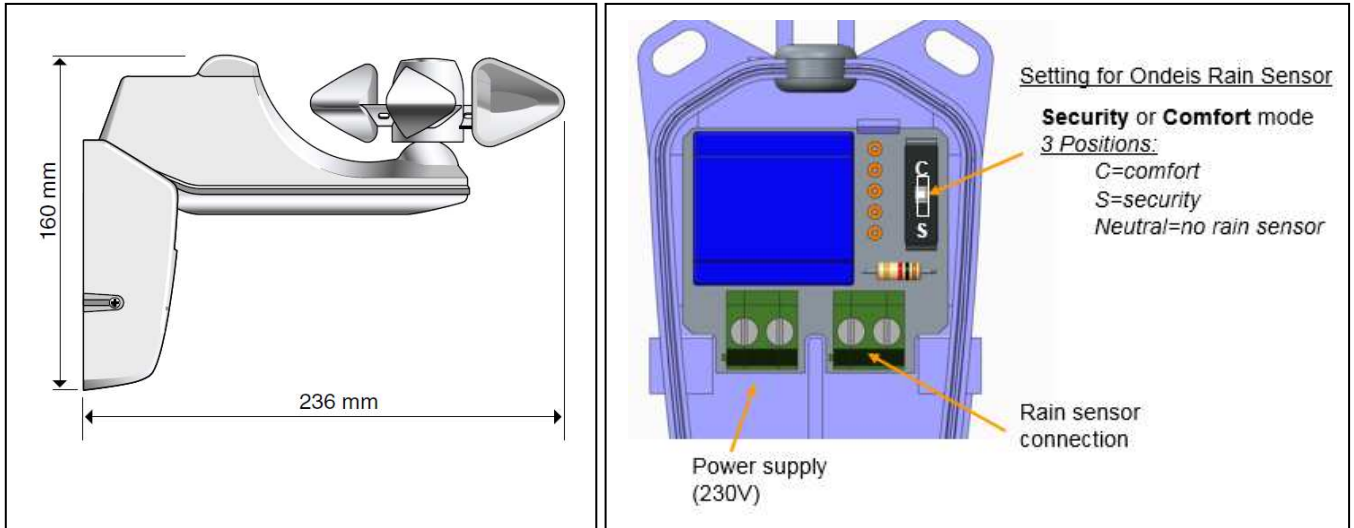

DESCRIPTION

COMPATIBILITIES

Actuators for :

- Awnings (io homecontrol)
- Screens (io homecontrol)
- Zip-screens (io homecontrol)
- EVBs (io homecontrol)

Others:

- Ondeis sensor (ref 9016345)