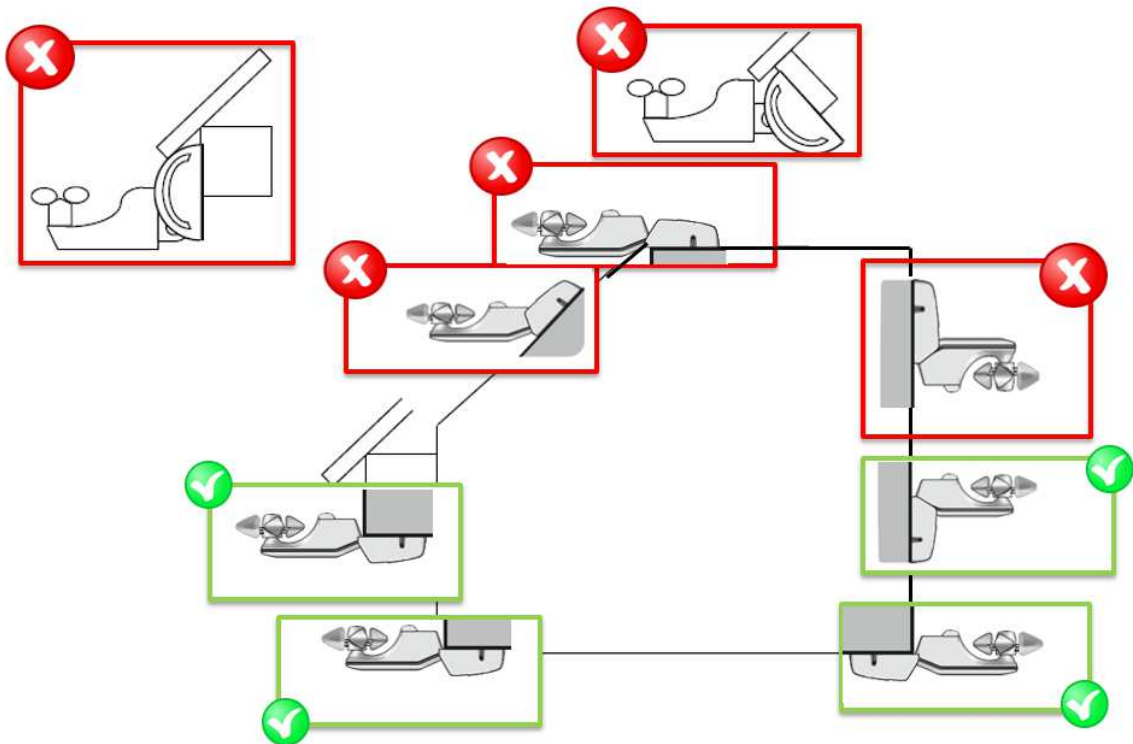

- Threshold set locally on the sensor
- Threshold from ~20 to ~88km/h

Rain function: connect Ondéis Rain sensor (wired) to Eolis
Select rain behaviour:

- Security: Protect from rain your applications
(if rain=>retract awning, open pergola slats)
- Comfort: Protect from rain your furniture
(if rain=>open awning, close pergola slats)

DESCRIPTION

COMPATIBILITIES

Actuators for :

- Awnings (io homecontrol)
- Screens (io homecontrol)
- Zip-screens (io homecontrol)
- EVBs (io homecontrol)

Others:

- Ondeis sensor (ref 9016345)

INSTALLATION

BE – R&D