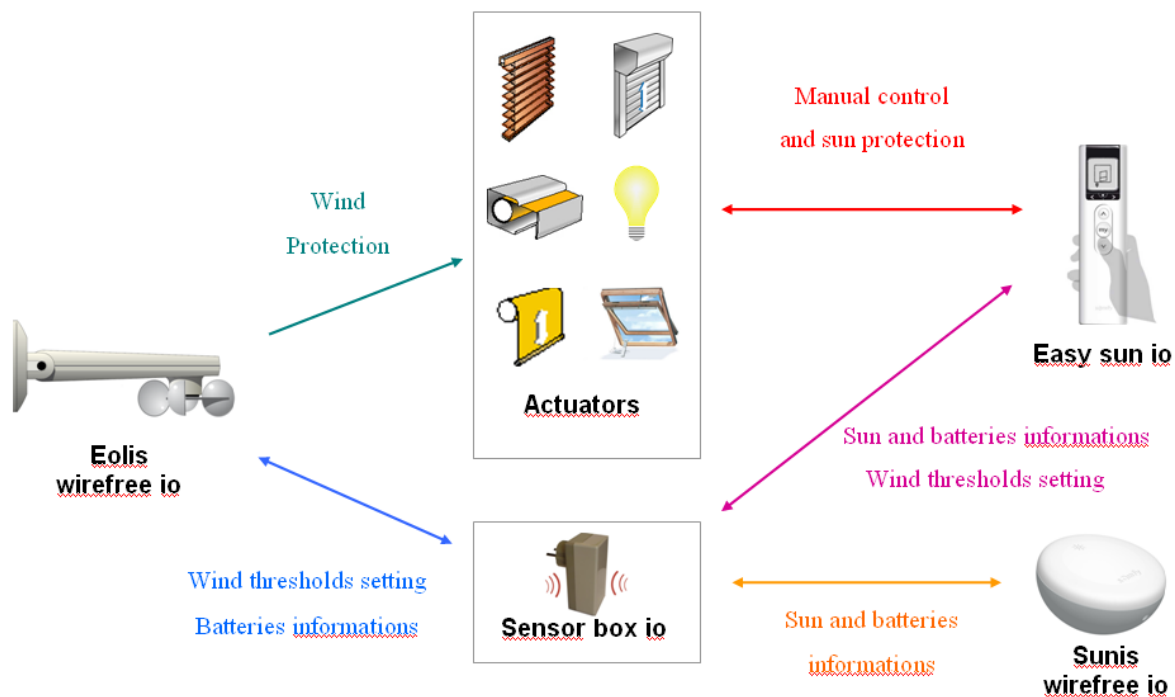

TECHNICAL DATA SHEET

09 - 12 - 2009

SDEV-FICA 63

Designation	Easy Sun io
Reference	1818216
Range	YeSseo

FUNCTIONS

- 1 automatic group for sun
- 4 manual groups
- 2w control (feedback during movement of actuators)
- Advanced ergonomic for EVB & Gradhermetic – tilting / light & heat – dimming
- sun threshold setting
- group composition setting
- Wind information displayed on the screen in both manual and automatic modes – possibility to pair 3 wind sensors per remote control
- Possibility to set 1 wind threshold per type of application. 3 different thresholds available for EVB, Awning and Screen.
- Hidden ergonomics to set/modify the wind threshold
- Self-identification of problems – list of the problems available on the instruction guide
- Icons to represent applications : roller shutter, EVB, awning, screen, light, neutral
- 15 actuators maximum in the remote

DESCRIPTION

COMPATIBILITIES

Actuators :

- All io homecontrol actuators (0% / 100%)
- Tilting for EVBs and RS with tilting profiles
- US dimming for light profiles
- US dimming for heating profiles

Other :

- Sensor box
- Repeaters
- SCD

Sensors :

- 1 Sunis wirefree io
- Up to 3 Eolis wirefree io

INSTALLATION

BE – R&D

QUALITY

MARKETING