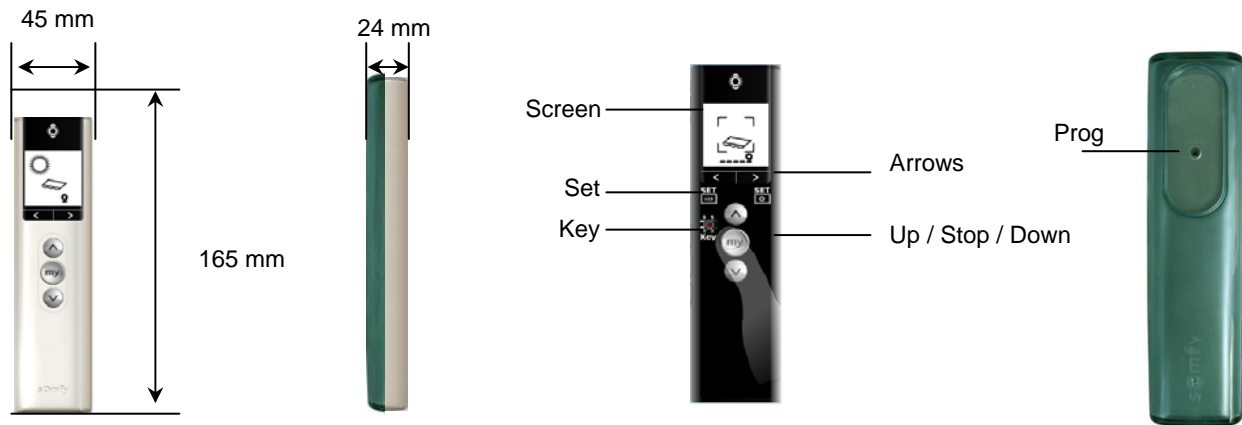

DESCRIPTION

COMPATIBILITIES

Actuators :

- All io homecontrol actuators (0% / 100%)
- Tilting for EVBs and RS with tilting profiles
- US dimming for light profiles
- US dimming for heating profiles

Other :

- Sensor box
- Repeaters
- SCD

Sensors :

- 1 Sunis wirefree io
- Up to 3 Eolis wirefree io