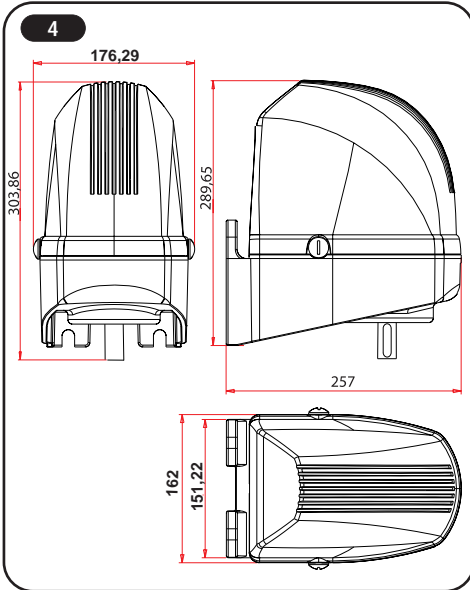

Dessins d'installations
Installation drawings

AXovia

SOMFY®

Technical assistance FRANCE :

0710 1110 / MK

Technical assistance U.K. :
(44) 01274599960

Technical assistance Belgium :
(32) 271206770

Technical assistance Spain :
(34) 934800900