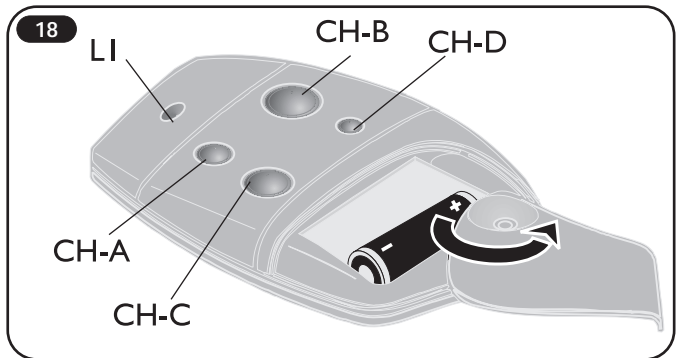

Dessins d'installations
Installation drawings

AXovia

SOMFY®

Technical assistance FRANCE :

0710 1110 / MK

Technical assistance U.K. :
(44) 01274599960

Technical assistance Belgium :
(32) 271206770

Technical assistance Spain :
(34) 934800900