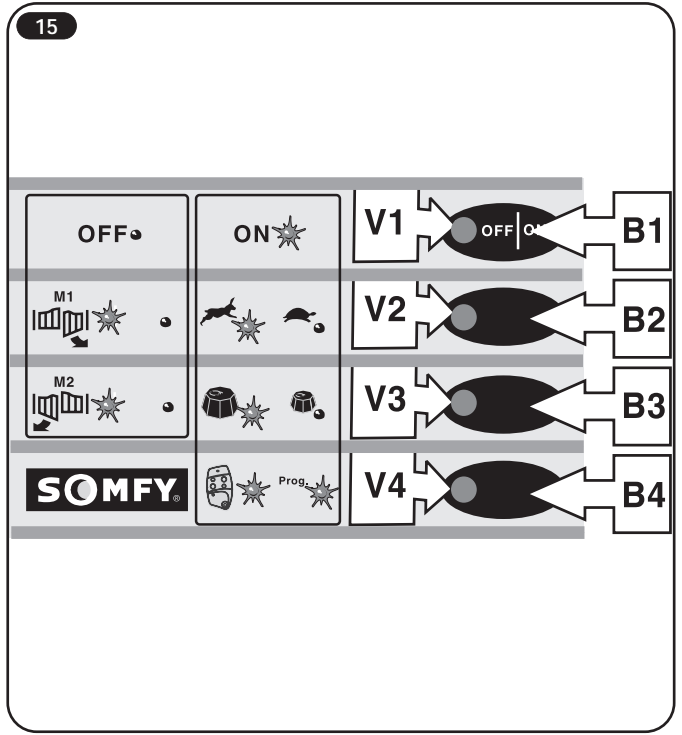

Dessins d'installations
Installation drawings

AXovia

SOMFY®

Technical assistance FRANCE :

0710 1110 / MK

Technical assistance U.K. :
(44) 01274599960

Technical assistance Belgium :
(32) 271206770

Technical assistance Spain :
(34) 934800900