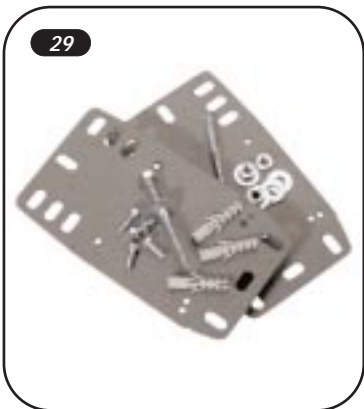

Dessins d'installations
Installation drawings

AXovia

SOMFY®

Technical assistance FRANCE :

0710 1110 / MK

Technical assistance U.K. :
(44) 01274599960

Technical assistance Belgium :
(32) 271206770

Technical assistance Spain :
(34) 934800900