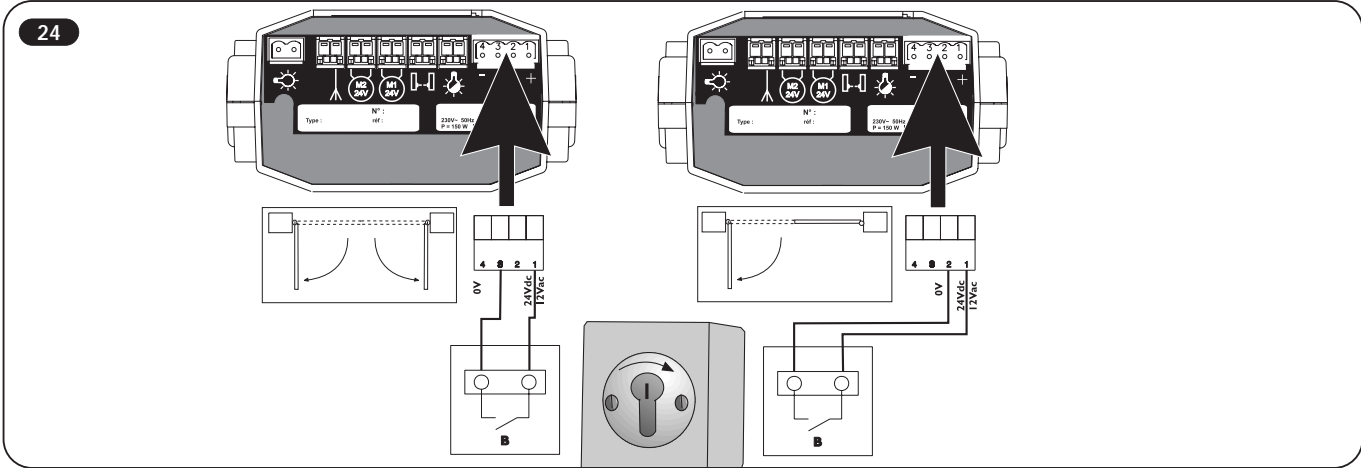

Dessins d'installations
Installation drawings

AXovia

SOMFY®

Technical assistance FRANCE :

0710 1110 / MK

Technical assistance U.K. :
(44) 01274599960

Technical assistance Belgium :
(32) 271206770

Technical assistance Spain :
(34) 934800900