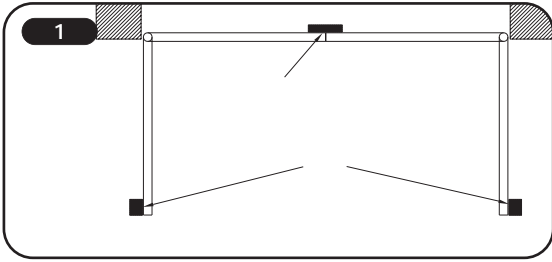

Dessins d'installations
Installation drawings

AXovia

SOMFY®

Technical assistance FRANCE :

0710 1110 / MK

Technical assistance U.K. :
(44) 01274599960

Technical assistance Belgium :
(32) 271206770

Technical assistance Spain :
(34) 934800900