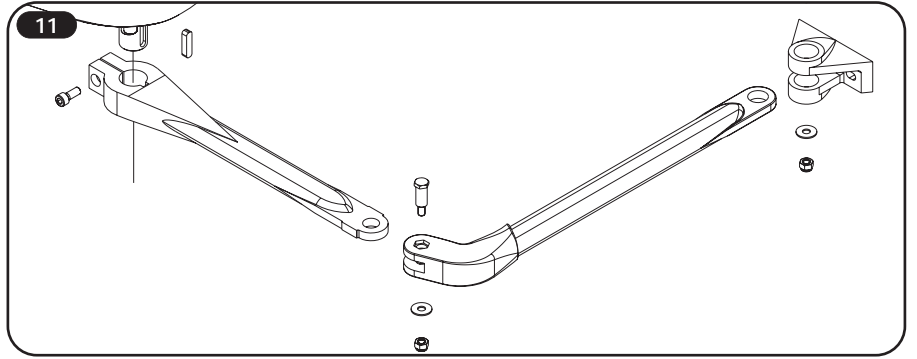

Dessins d'installations
Installation drawings

AXovia

SOMFY®

Technical assistance FRANCE :

0710 1110 / MK

Technical assistance U.K. :
(44) 01274599960

Technical assistance Belgium :
(32) 271206770

Technical assistance Spain :
(34) 934800900