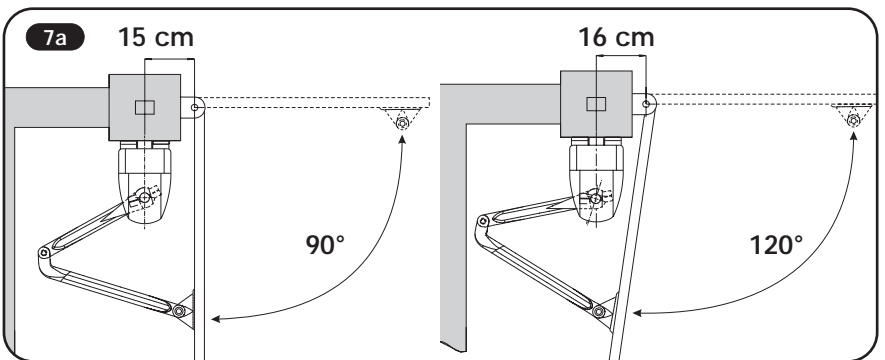

Dessins d'installations
Installation drawings

AXovia

SOMFY®

Technical assistance FRANCE :

0710 1110 / MK

Technical assistance U.K. :
(44) 01274599960

Technical assistance Belgium :
(32) 271206770

Technical assistance Spain :
(34) 934800900