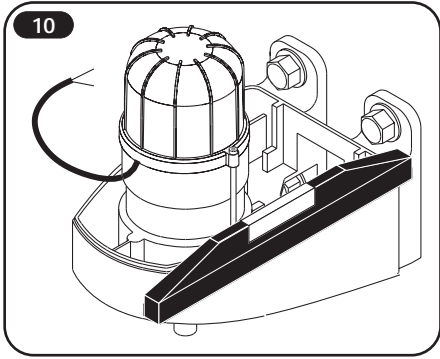

Dessins d'installations
Installation drawings

AXovia

SOMFY®

Technical assistance FRANCE :

0710 1110 / MK

Technical assistance U.K. :
(44) 01274599960

Technical assistance Belgium :
(32) 271206770

Technical assistance Spain :
(34) 934800900