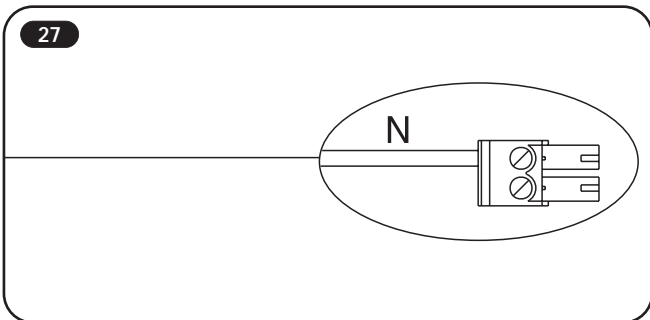

Dessins d'installations
Installation drawings

AXovia

SOMFY®

Technical assistance FRANCE :

0710 1110 / MK

Technical assistance U.K. :
(44) 01274599960

Technical assistance Belgium :
(32) 271206770

Technical assistance Spain :
(34) 934800900