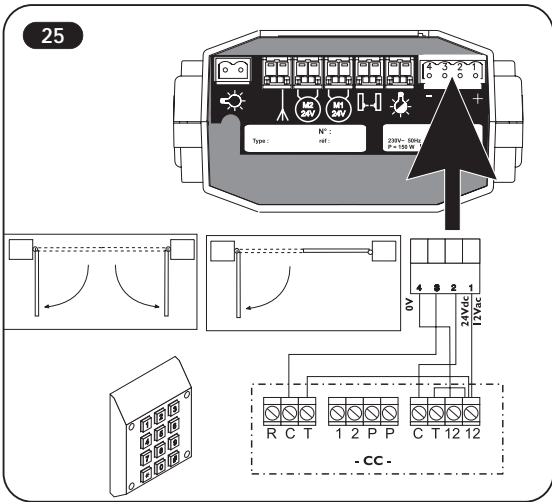

Dessins d'installations
Installation drawings

AXovia

SOMFY®

Technical assistance FRANCE :

0710 1110 / MK

Technical assistance U.K. :
(44) 01274599960

Technical assistance Belgium :
(32) 271206770

Technical assistance Spain :
(34) 934800900