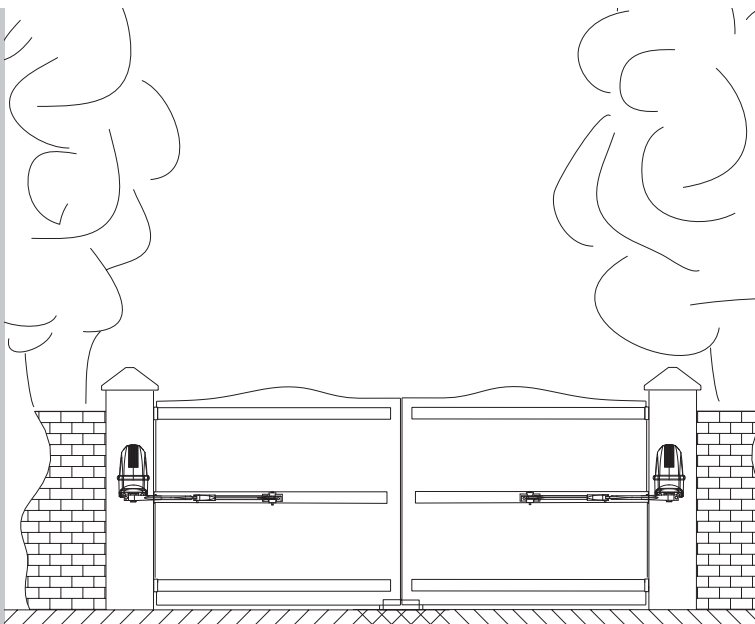

Dessins d'installations
Installation drawings

AXovia

SOMFY®

Technical assistance FRANCE :

0710 1110 / MK

Technical assistance U.K. :
(44) 01274599960

Technical assistance Belgium :
(32) 271206770

Technical assistance Spain :
(34) 934800900