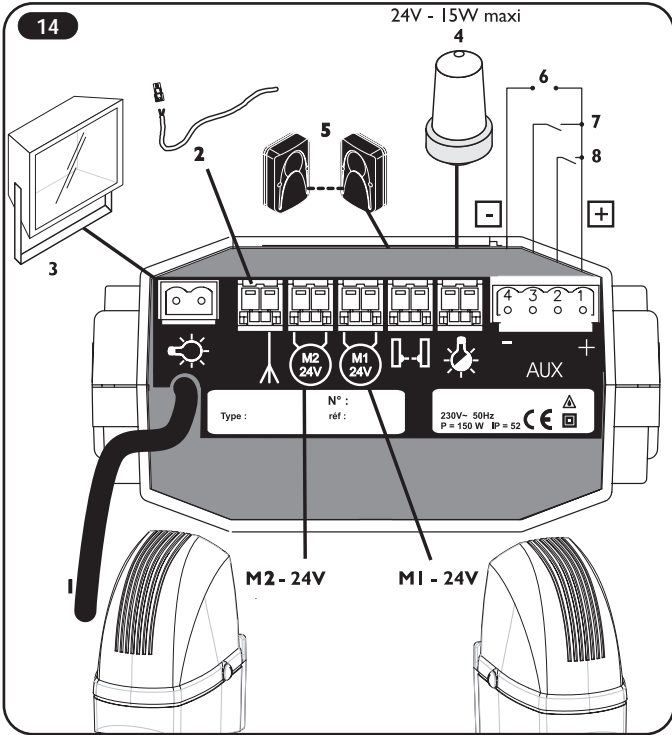

Dessins d'installations
Installation drawings

AXovia

SOMFY®

Technical assistance FRANCE :

0710 1110 / MK

Technical assistance U.K. :
(44) 01274599960

Technical assistance Belgium :
(32) 271206770

Technical assistance Spain :
(34) 934800900