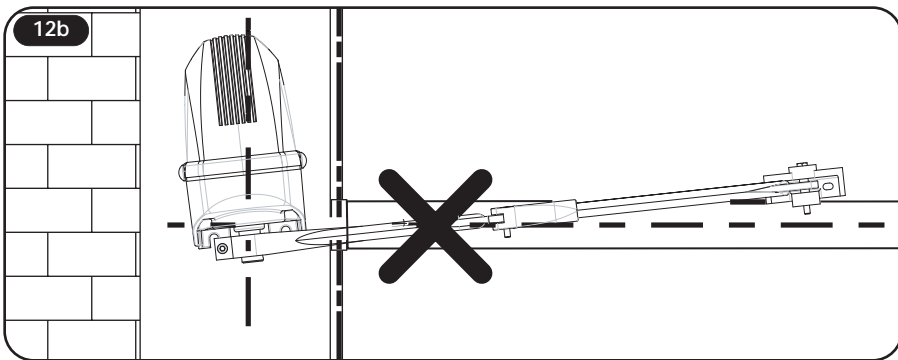

Dessins d'installations
Installation drawings

AXovia

SOMFY®

Technical assistance FRANCE :

0710 1110 / MK

Technical assistance U.K. :
(44) 01274599960

Technical assistance Belgium :
(32) 271206770

Technical assistance Spain :
(34) 934800900