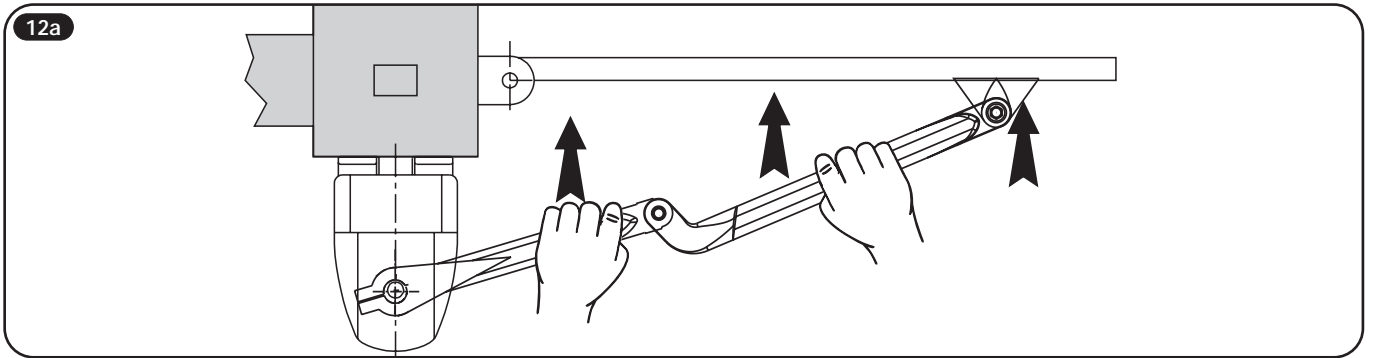

Dessins d'installations
Installation drawings

AXovia

SOMFY®

Technical assistance FRANCE :

0710 1110 / MK

Technical assistance U.K. :
(44) 01274599960

Technical assistance Belgium :
(32) 271206770

Technical assistance Spain :
(34) 934800900