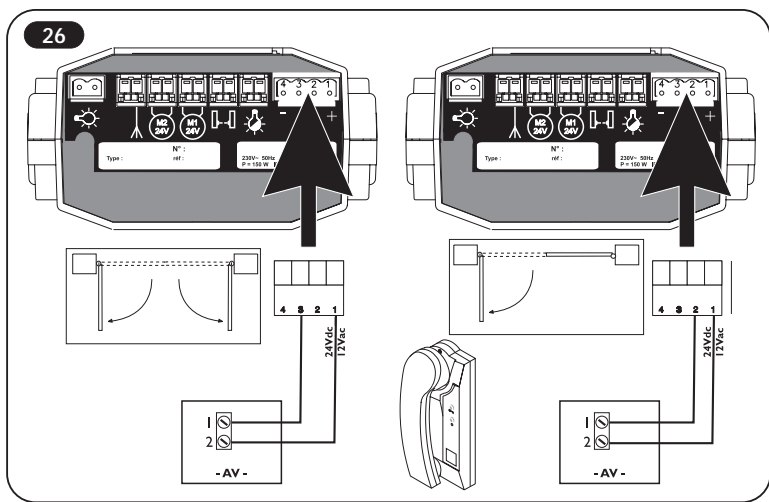

Dessins d'installations
Installation drawings

AXovia

SOMFY®

Technical assistance FRANCE :

0710 1110 / MK

Technical assistance U.K. :
(44) 01274599960

Technical assistance Belgium :
(32) 271206770

Technical assistance Spain :
(34) 934800900