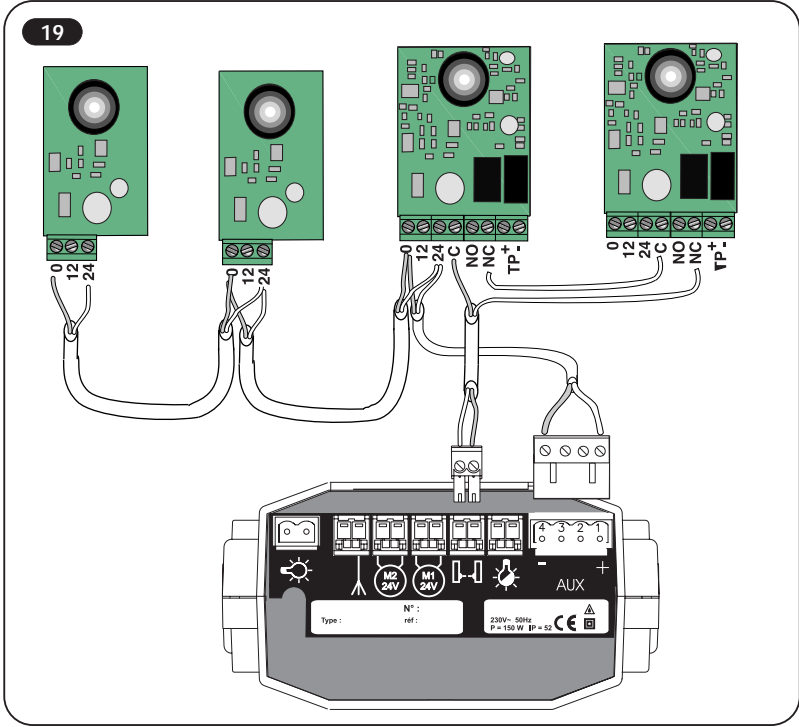

Dessins d'installations
Installation drawings

AXovia

SOMFY®

Technical assistance FRANCE :

0710 1110 / MK

Technical assistance U.K. :
(44) 01274599960

Technical assistance Belgium :
(32) 271206770

Technical assistance Spain :
(34) 934800900