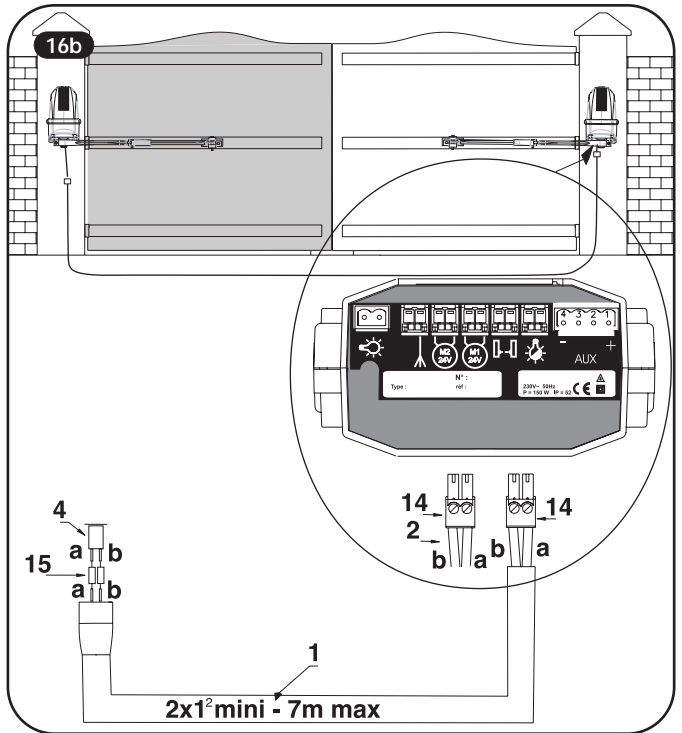

Dessins d'installations
Installation drawings

AXovia

SOMFY®

Technical assistance FRANCE :

0710 1110 / MK

Technical assistance U.K. :
(44) 01274599960

Technical assistance Belgium :
(32) 271206770

Technical assistance Spain :
(34) 934800900