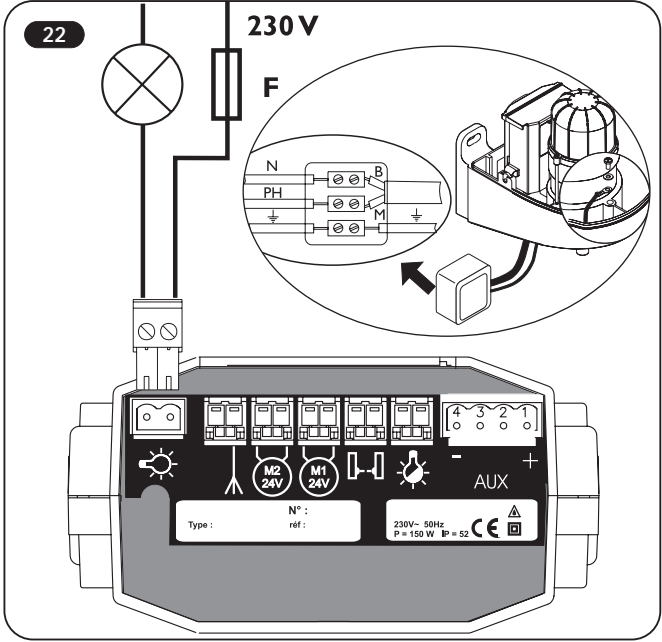

Dessins d'installations
Installation drawings

AXovia

SOMFY®

Technical assistance FRANCE :

0710 1110 / MK

Technical assistance U.K. :
(44) 01274599960

Technical assistance Belgium :
(32) 271206770

Technical assistance Spain :
(34) 934800900