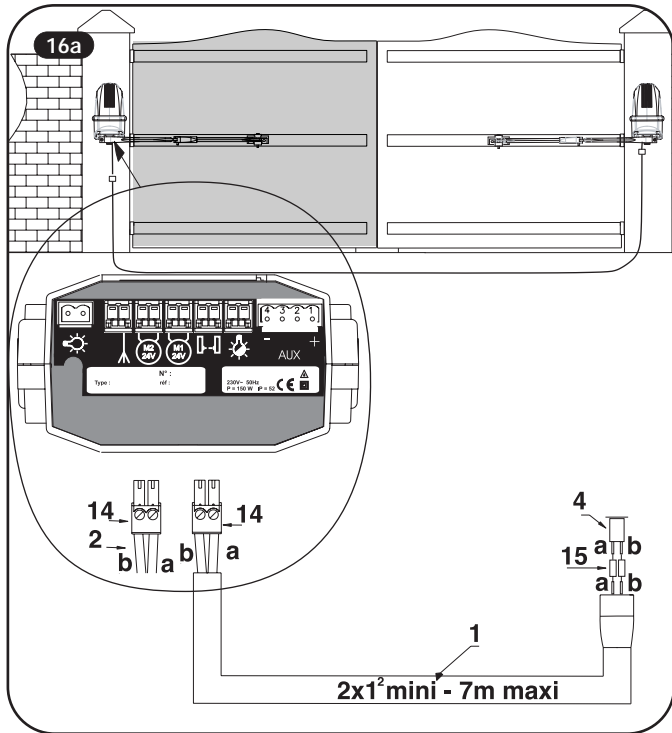

Dessins d'installations
Installation drawings

AXovia

SOMFY®

Technical assistance FRANCE :

0710 1110 / MK

Technical assistance U.K. :
(44) 01274599960

Technical assistance Belgium :
(32) 271206770

Technical assistance Spain :
(34) 934800900