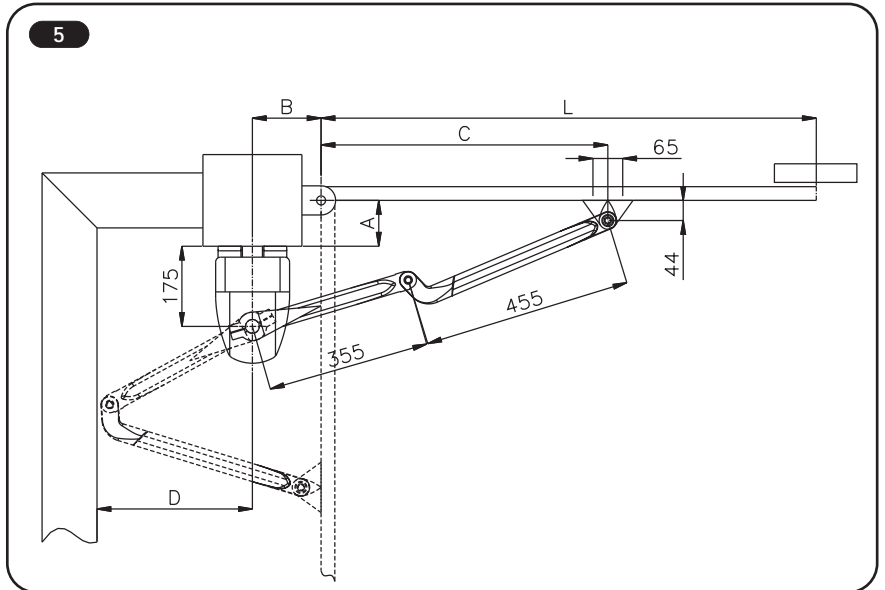

Dessins d'installations
Installation drawings

AXovia

SOMFY®

Technical assistance FRANCE :

0710 1110 / MK

Technical assistance U.K. :
(44) 01274599960

Technical assistance Belgium :
(32) 271206770

Technical assistance Spain :
(34) 934800900