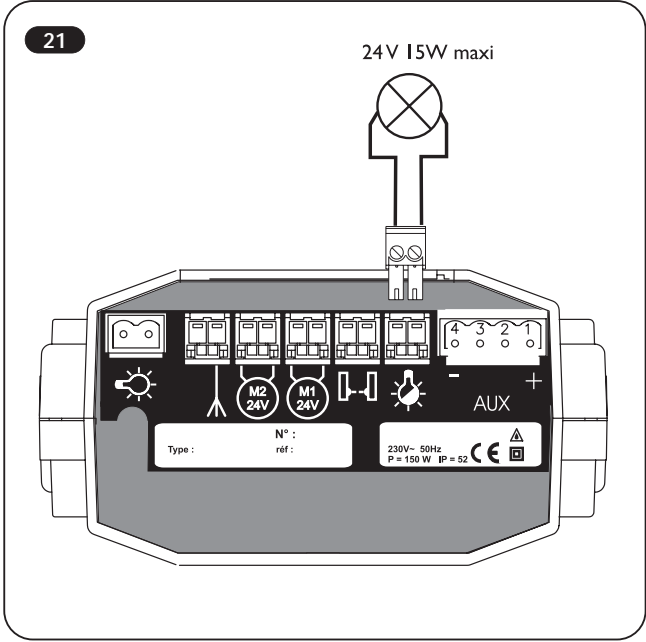

Dessins d'installations
Installation drawings

AXovia

SOMFY®

Technical assistance FRANCE :

0710 1110 / MK

Technical assistance U.K. :
(44) 01274599960

Technical assistance Belgium :
(32) 271206770

Technical assistance Spain :
(34) 934800900