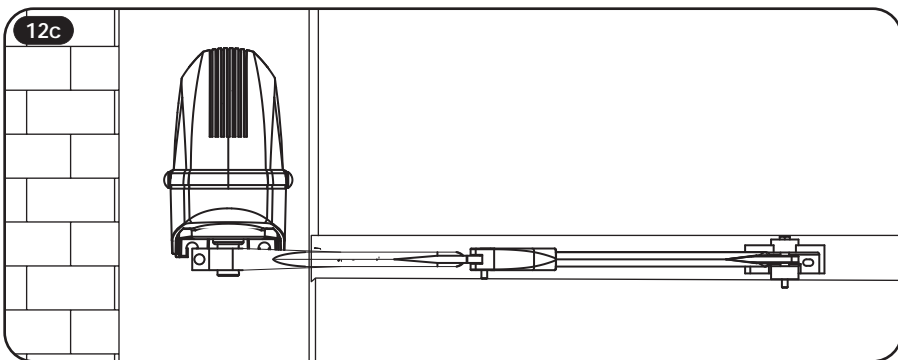

Dessins d'installations
Installation drawings

AXovia

SOMFY®

Technical assistance FRANCE :

0710 1110 / MK

Technical assistance U.K. :
(44) 01274599960

Technical assistance Belgium :
(32) 271206770

Technical assistance Spain :
(34) 934800900