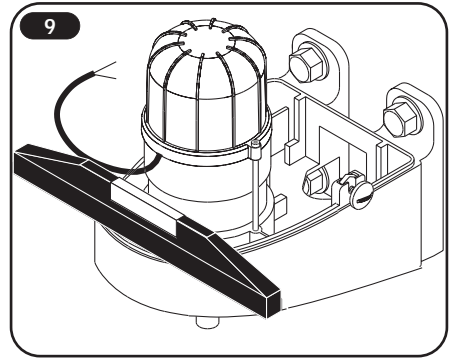

Dessins d'installations
Installation drawings

AXovia

SOMFY®

Technical assistance FRANCE :

0710 1110 / MK

Technical assistance U.K. :
(44) 01274599960

Technical assistance Belgium :
(32) 271206770

Technical assistance Spain :
(34) 934800900