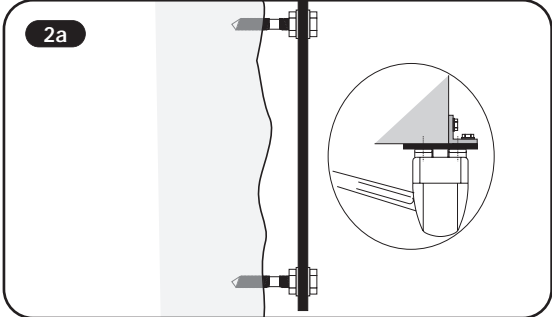

Dessins d'installations
Installation drawings

AXovia

SOMFY®

Technical assistance FRANCE :

0710 1110 / MK

Technical assistance U.K. :
(44) 01274599960

Technical assistance Belgium :
(32) 271206770

Technical assistance Spain :
(34) 934800900