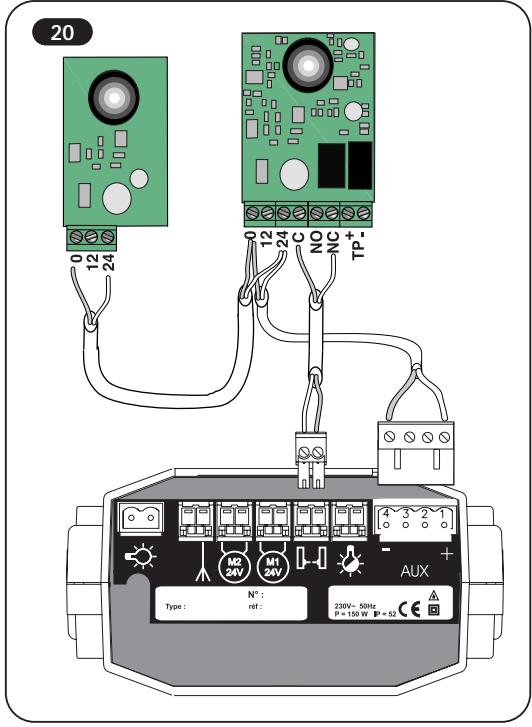

Dessins d'installations
Installation drawings

AXovia

SOMFY®

Technical assistance FRANCE :

0710 1110 / MK

Technical assistance U.K. :
(44) 01274599960

Technical assistance Belgium :
(32) 271206770

Technical assistance Spain :
(34) 934800900