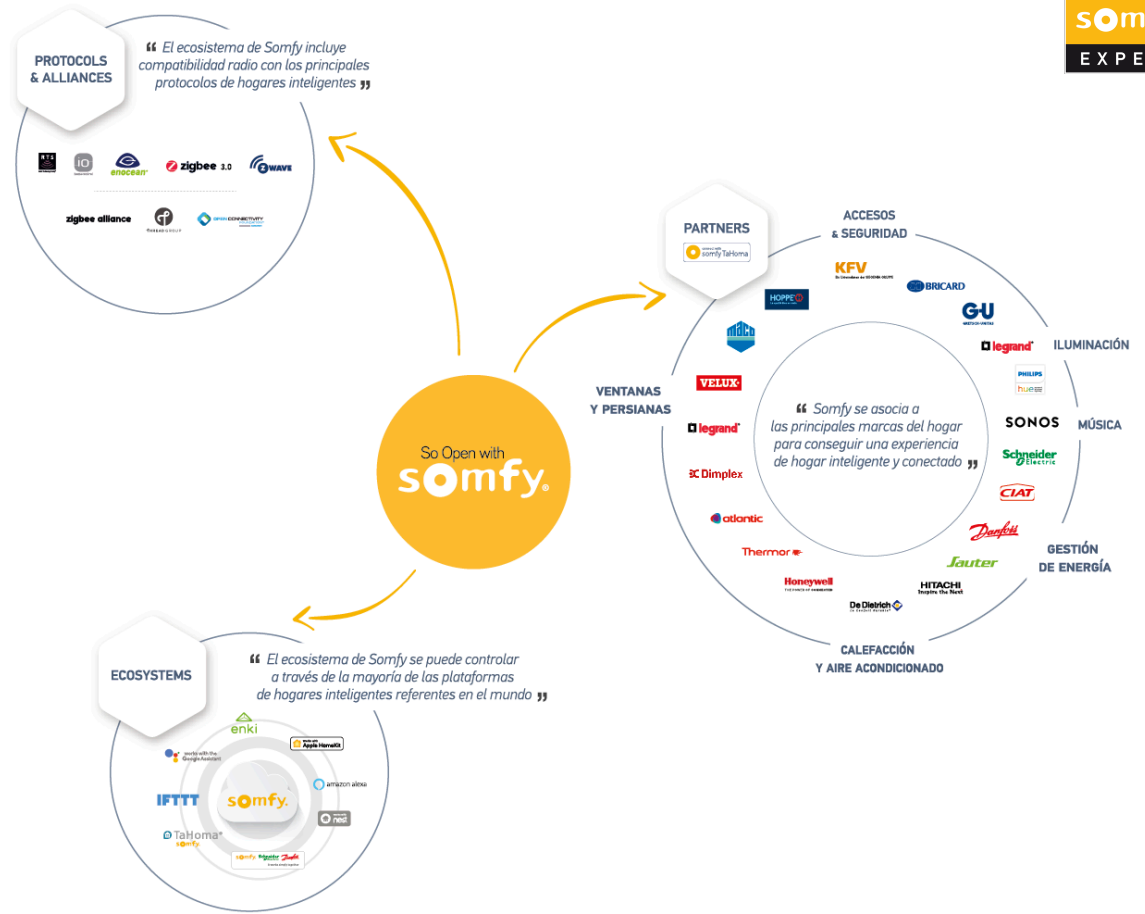

**NEW
PRODUCT**

CES 2019

Novedades 2019

So Open with
somfy®

Novedades 2019

SMART HOME

EUROPE PRODUCT RANGE

LIGHTING